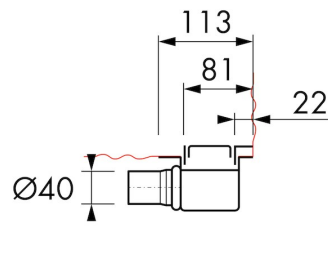

ARTICLE CODE

800 mm	MTAFDZ3MGS 800 / EDM1 800-30		
900 mm	MTAFDZ3MGS 900 / EDM1 900-30		
1000 mm	MTAFDZ3MGS 1000 / EDM1 1000-30		
1200 mm	MTAFDZ3MGS 1200 / EDM1 1200-30		

TECHNICAL DRAWINGS

Manufacturer

Easy Sanitary Solutions
Nijverheidsstraat 60 | 7575 BK Oldenzaal | The Netherlands
T. +31 (0)541 200 800 | F. +31 (0)541 200 899
info@esspost.com | www.easydrain.com

Contact

Easy Sanitary Solutions
Nijverheidsstraat 60 | 7575 BK Oldenzaal | The Netherlands
T. +31 (0)541 200 800 | F. +31 (0)541 200 899
sales@esspost.com | www.easydrain.com