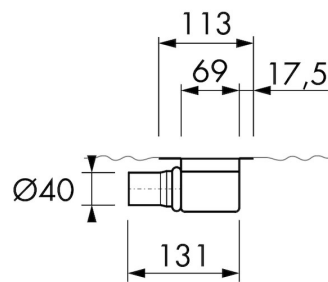

ARTICLE CODE

800 mm	MTAFDZ3MGS 800 / EDM1 800-30		
900 mm	MTAFDZ3MGS 900 / EDM1 900-30		
1000 mm	MTAFDZ3MGS 1000 / EDM1 1000-30		
1200 mm	MTAFDZ3MGS 1200 / EDM1 1200-30		

TECHNICAL DRAWINGS

Manufacturer

Easy Sanitary Solutions
Nijverheidsstraat 60 | 7575 BK Oldenzaal | The Netherlands
T. +31 (0)541 200 800 | F. +31 (0)541 200 899
info@esspost.com | www.easydrain.com

Contact

Easy Sanitary Solutions
Nijverheidsstraat 60 | 7575 BK Oldenzaal | The Netherlands
T. +31 (0)541 200 800 | F. +31 (0)541 200 899
sales@esspost.com | www.easydrain.com