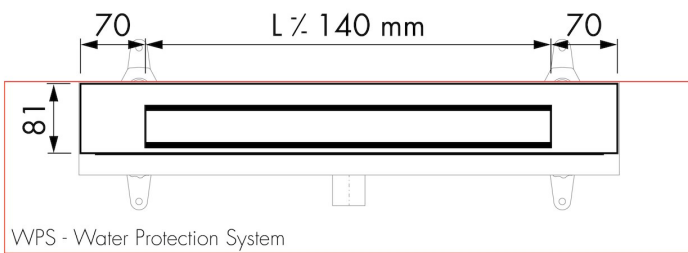

ARTICLE CODE

800 mm	MTAFDZ3MGS 800 / EDM1 800-30		
900 mm	MTAFDZ3MGS 900 / EDM1 900-30		
1000 mm	MTAFDZ3MGS 1000 / EDM1 1000-30		
1200 mm	MTAFDZ3MGS 1200 / EDM1 1200-30		

TECHNICAL DRAWINGS

Manufacturer

Easy Sanitary Solutions
Nijverheidsstraat 60 | 7575 BK Oldenzaal | The Netherlands
T. +31 (0)541 200 800 | F. +31 (0)541 200 899
info@esspost.com | www.easydrain.com

Contact

Easy Sanitary Solutions
Nijverheidsstraat 60 | 7575 BK Oldenzaal | The Netherlands
T. +31 (0)541 200 800 | F. +31 (0)541 200 899
sales@esspost.com | www.easydrain.com