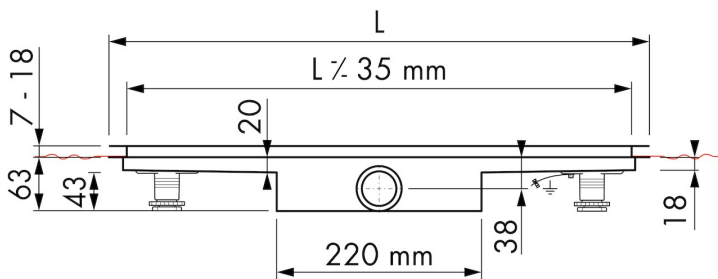

ARTICLE CODE

800 mm	MTAFDZ3MGS 800 / EDM1 800-30		
900 mm	MTAFDZ3MGS 900 / EDM1 900-30		
1000 mm	MTAFDZ3MGS 1000 / EDM1 1000-30		
1200 mm	MTAFDZ3MGS 1200 / EDM1 1200-30		

TECHNICAL DRAWINGS

Manufacturer

Easy Sanitary Solutions
Nijverheidsstraat 60 | 7575 BK Oldenzaal | The Netherlands
T. +31 (0)541 200 800 | F. +31 (0)541 200 899
info@esspost.com | www.easydrain.com

Contact

Easy Sanitary Solutions
Nijverheidsstraat 60 | 7575 BK Oldenzaal | The Netherlands
T. +31 (0)541 200 800 | F. +31 (0)541 200 899
sales@esspost.com | www.easydrain.com