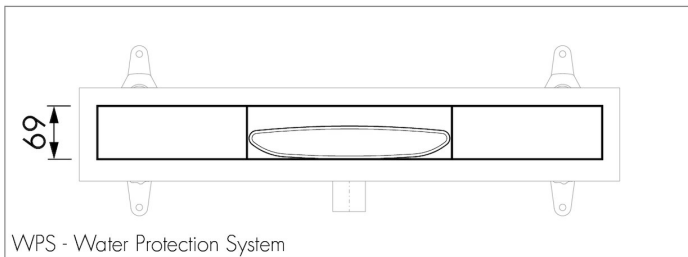

ARTICLE CODE

800 mm	MTAFDZ3MGS 800 / EDM1 800-30		
900 mm	MTAFDZ3MGS 900 / EDM1 900-30		
1000 mm	MTAFDZ3MGS 1000 / EDM1 1000-30		
1200 mm	MTAFDZ3MGS 1200 / EDM1 1200-30		

TECHNICAL DRAWINGS

Manufacturer

Easy Sanitary Solutions
Nijverheidsstraat 60 | 7575 BK Oldenzaal | The Netherlands
T. +31 (0)541 200 800 | F. +31 (0)541 200 899
info@esspost.com | www.easydrain.com

Contact

Easy Sanitary Solutions
Nijverheidsstraat 60 | 7575 BK Oldenzaal | The Netherlands
T. +31 (0)541 200 800 | F. +31 (0)541 200 899
sales@esspost.com | www.easydrain.com