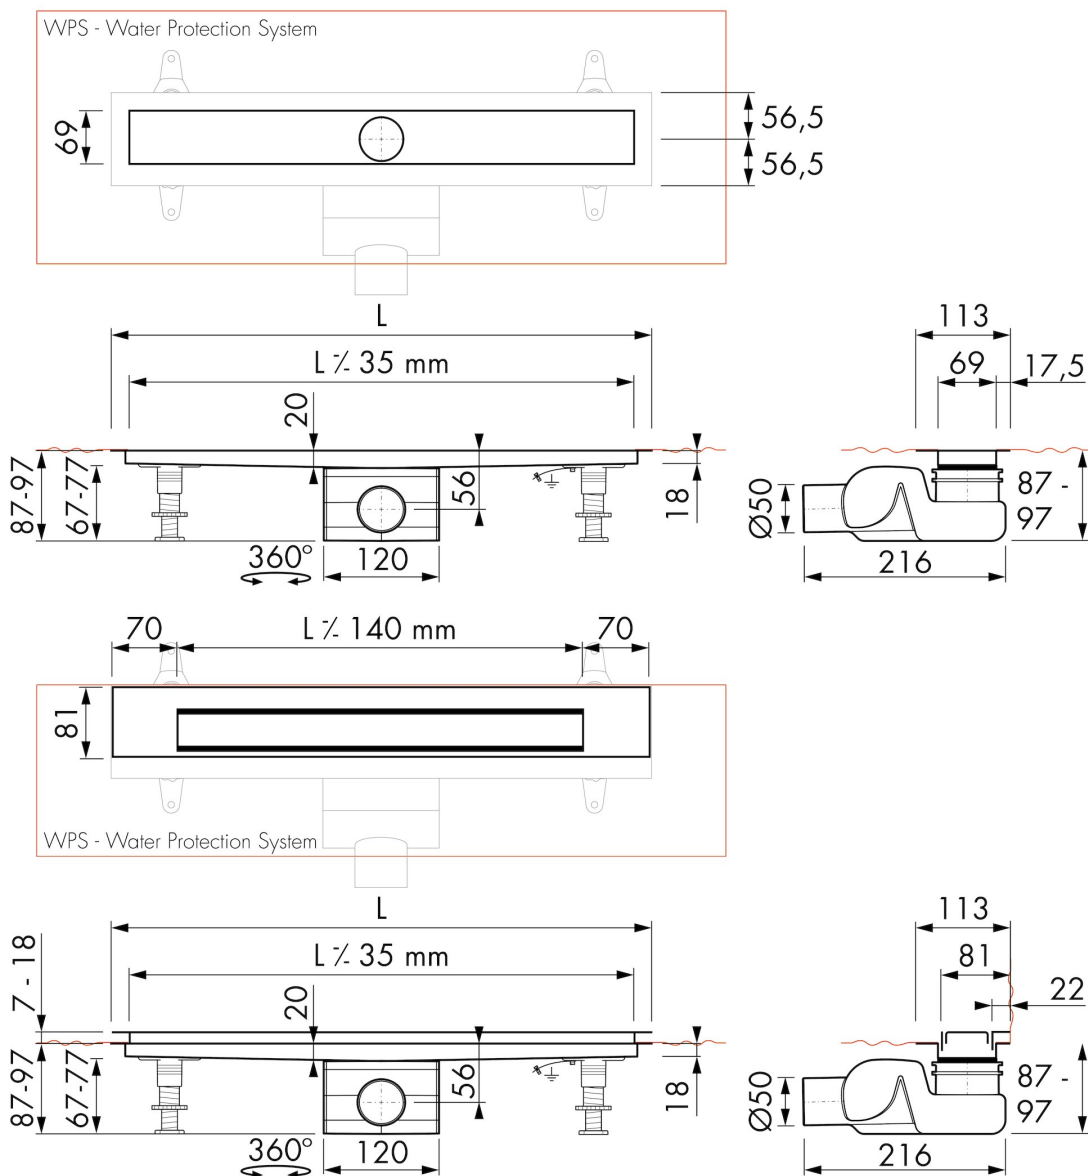

ARTICLE CODE

800 mm	MTAFDZ3PGS 800 / EDM2 800-50		
900 mm	MTAFDZ3PGS 900 / EDM2 900-50		
1000 mm	MTAFDZ3PGS 1000 / EDM2 1000-50		
1200 mm	MTAFDZ3PGS 1200 / EDM2 1200-50		

TECHNICAL DRAWINGS

Manufacturer

Easy Sanitary Solutions
Nijverheidsstraat 60 | 7575 BK Oldenzaal | The Netherlands
T. +31 (0)541 200 800 | F. +31 (0)541 200 899
info@esspost.com | www.easydrain.com

Contact

Easy Sanitary Solutions
Nijverheidsstraat 60 | 7575 BK Oldenzaal | The Netherlands
T. +31 (0)541 200 800 | F. +31 (0)541 200 899
sales@esspost.com | www.easydrain.com