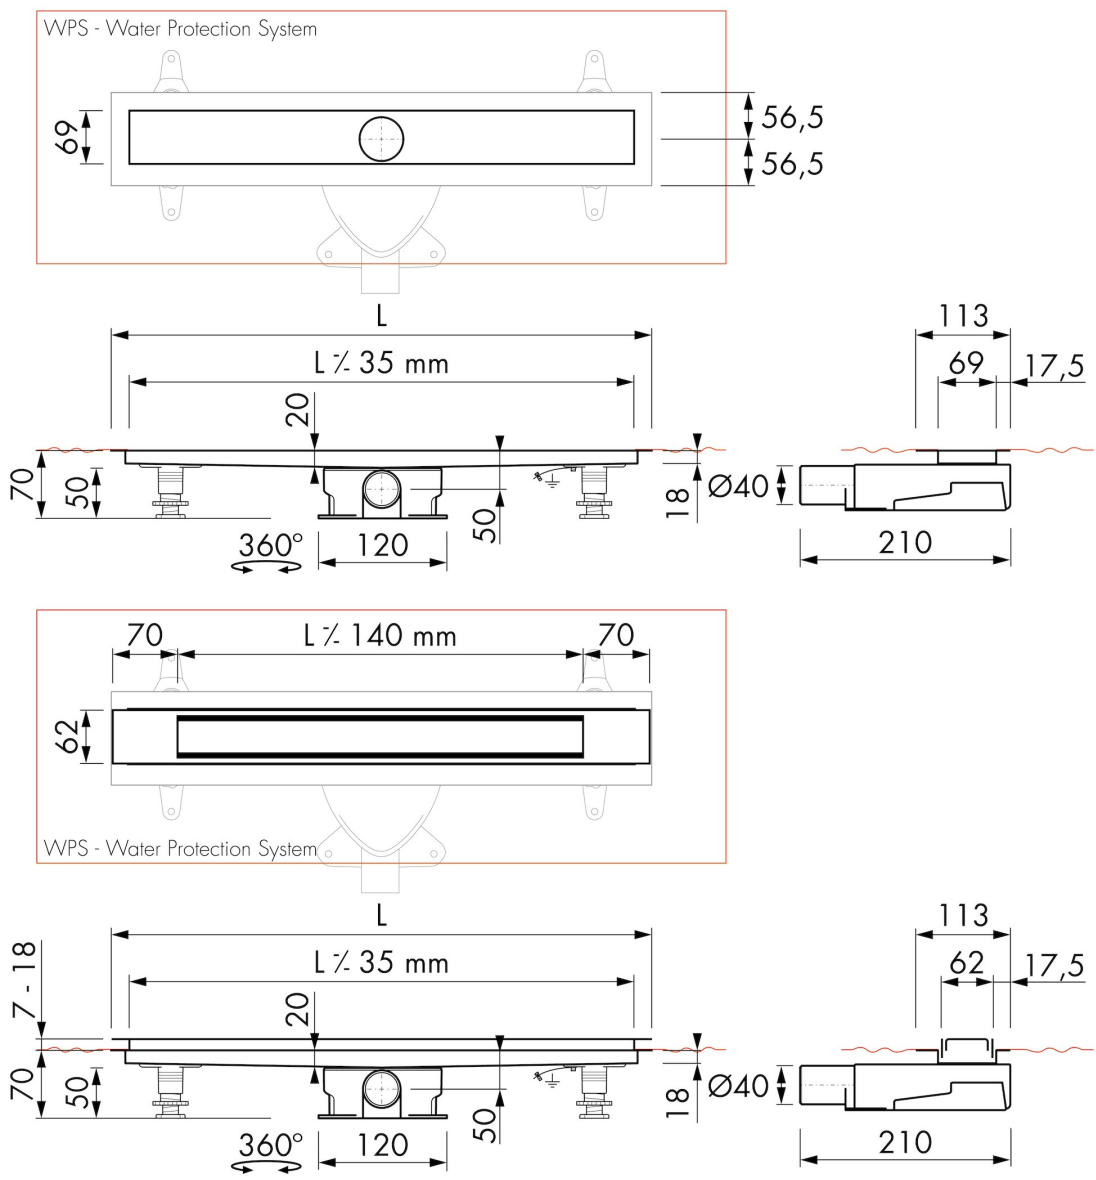

GENERAL

Serie	Modulo Design Z-2
Name	Modulo Design Z-2
Model	Rectangular shower drain
Length (mm)	800, 900, 1000, 1200
Product type	Complete
Application	New construction, Renovation
Certification	DIN 18534

DRAINAGE

Max. drainage capacity entrance (l/min)	28
Max. drainage capacity wall (l/min)	33
Max. drainage capacity (l/min)	33

BUILT-IN SET

Pre-assembled sealing membrane	Included
Siphon features	Cleanable, Pivotal & adjustable, Height adjustable
Water seal height (mm)	28
Outlet	Horizontal (Vertical outlet optional)
Material siphon	ABS

DESIGN

Grate finish	Black glass
Grate pattern	Zero / Closed
Grate width (mm)	46
Grate tile insert (mm)	N.A.
Adjustable grate	No
Frame type	TAF (Tile Adjustable Frame)
TAF Frame material	Stainless steel (304)
Design frame finish	Brushed stainless steel
Frame width (mm)	62
Wheelchair accessible	No
Extension set available	No

ARTICLE CODE

800 mm	MTAFDZ2MGS 800 / EDM2 800-35		
900 mm	MTAFDZ2MGS 900 / EDM2 900-35		
1000 mm	MTAFDZ2MGS 1000 / EDM2 1000-35		
1200 mm	MTAFDZ2MGS 1200 / EDM2 1200-35		

TECHNICAL DRAWINGS

Manufacturer
 Easy Sanitary Solutions
 Nijverheidsstraat 60 | 7575 BK Oldenzaal | The Netherlands
 T. +31 (0)541 200 800 | F. +31 (0)541 200 899
 info@esspost.com | www.easydrain.com