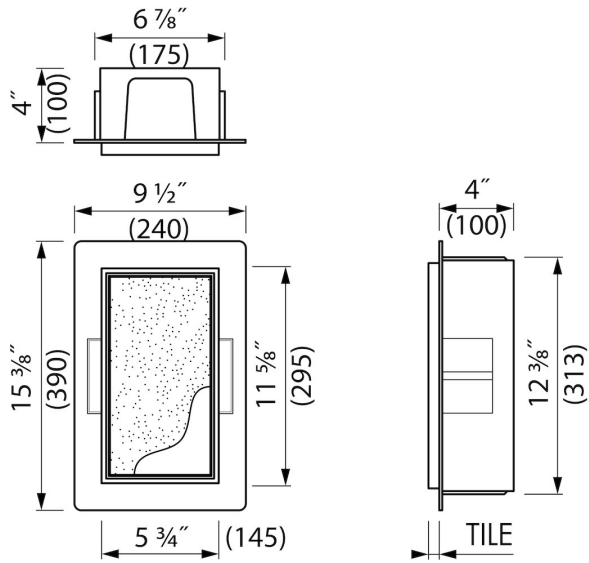

TECHNICAL DRAWINGS

Manufacturer

Easy Sanitary Solutions
Nijverheidsstraat 60 | 7575 BK Oldenzaal | The Netherlands
T. +31 (0)541 200 800 | F. +31 (0)541 200 899
info@esspost.com | www.easydrain.com

Contact

Easy Sanitary Solutions
Nijverheidsstraat 60 | 7575 BK Oldenzaal | The Netherlands
T. +31 (0)541 200 800 | F. +31 (0)541 200 899
sales@esspost.com | www.easydrain.com