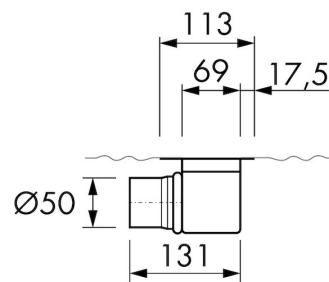

DESIGN

Grate finish	Brushed stainless steel
Grate pattern	Zero / Closed
Grate width (mm)	46
Grate tile insert (mm)	N.A.
Adjustable grate	No
Frame type	TAF (Tile Adjustable Frame)
TAF Frame material	Stainless steel (304)
Design frame finish	Brushed stainless steel
Frame width (mm)	81
Wheelchair accessible	Yes
Extension set available	No

ARTICLE CODE

800 mm	MTAFDZ3MZM 800 / EDM1 800-50		
900 mm	MTAFDZ3MZM 900 / EDM1 900-50		
1000 mm	MTAFDZ3MZM 1000 / EDM1 1000-50		
1200 mm	MTAFDZ3MZM 1200 / EDM1 1200-50		

TECHNICAL DRAWINGS

Manufacturer

Easy Sanitary Solutions
 Nijverheidsstraat 60 | 7575 BK Oldenzaal | The Netherlands
 T. +31 (0)541 200 800 | F. +31 (0)541 200 899
 info@esspost.com | www.easydrain.com