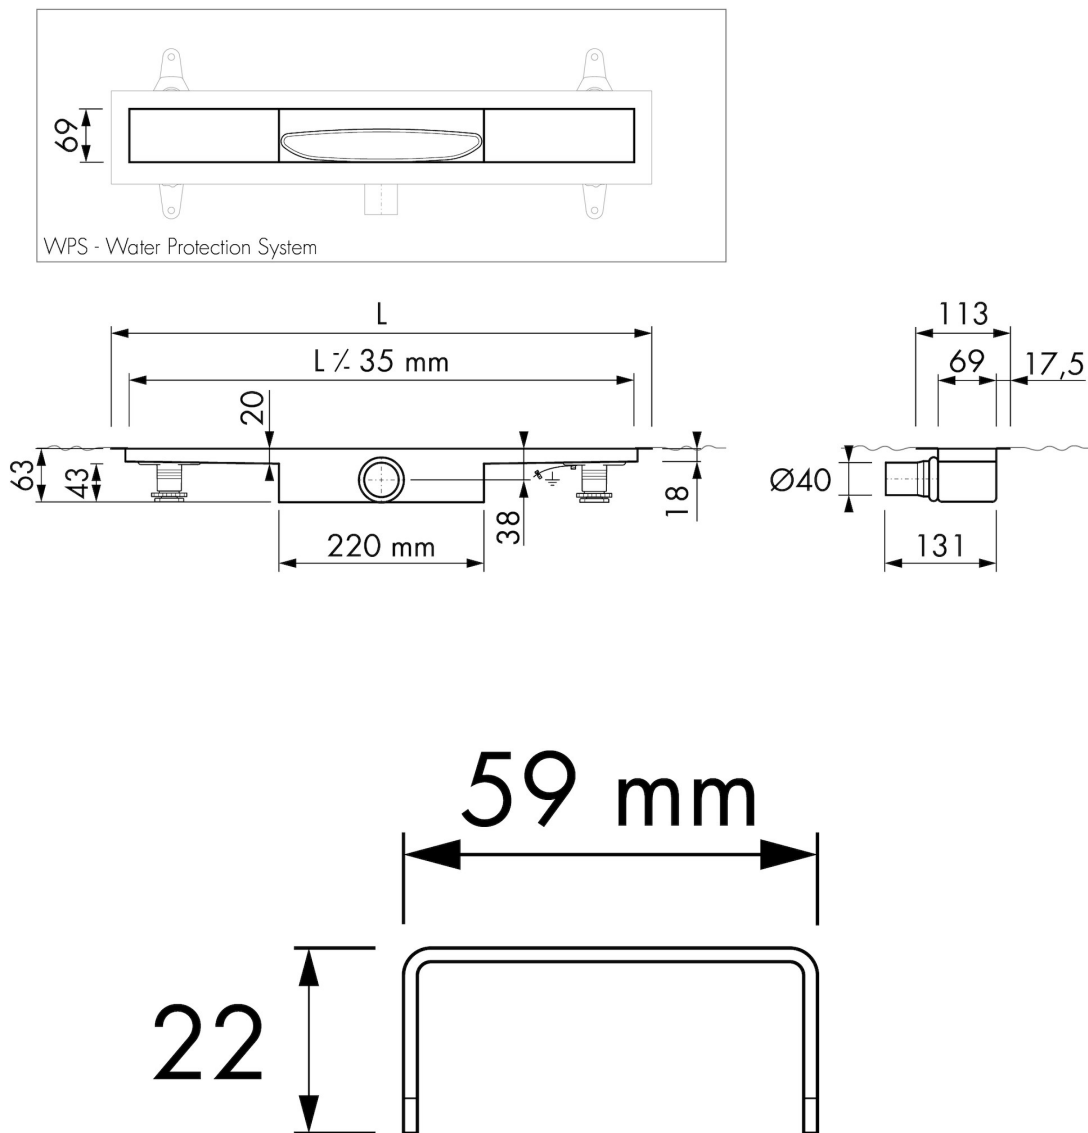

ARTICLE CODE

500 mm	MBZP 500 / EDM1 500-30		
600 mm	MBZP 600 / EDM1 600-30		
700 mm	MBZP 700 / EDM1 700-30		
800 mm	MBZP 800 / EDM1 800-30		
900 mm	MBZP 900 / EDM1 900-30		
1000 mm	MBZP 1000 / EDM1 1000-30		
1100 mm	MBZP 1100 / EDM1 1100-30		
1200 mm	MBZP 1200 / EDM1 1200-30		

TECHNICAL DRAWINGS

Manufacturer

Easy Sanitary Solutions
Nijverheidsstraat 60 | 7575 BK Oldenzaal | The Netherlands
T. +31 (0)541 200 800 | F. +31 (0)541 200 899
info@esspost.com | www.easydrain.com

Contact

Easy Sanitary Solutions
Nijverheidsstraat 60 | 7575 BK Oldenzaal | The Netherlands
T. +31 (0)541 200 800 | F. +31 (0)541 200 899
sales@esspost.com | www.easydrain.com