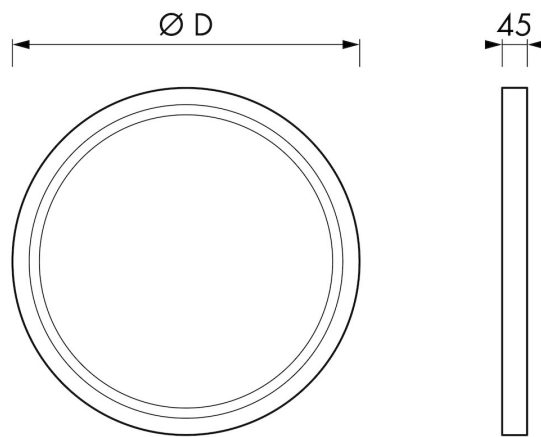

ARTICLE CODE

25017060	25017060		

TECHNICAL DRAWINGS

ENERGY
LED Strip
90003897
ESS

A
B
C
D
E
F
G

8 kWh/1000h
2019/2015

Manufacturer
Easy Sanitary Solutions
Nijverheidsstraat 60 | 7575 BK Oldenzaal | The Netherlands
T. +31 (0)541 200 800 | F. +31 (0)541 200 899
info@esspost.com | www.easydrain.com

Contact
Easy Sanitary Solutions
Nijverheidsstraat 60 | 7575 BK Oldenzaal | The Netherlands
T. +31 (0)541 200 800 | F. +31 (0)541 200 899
sales@esspost.com | www.easydrain.com