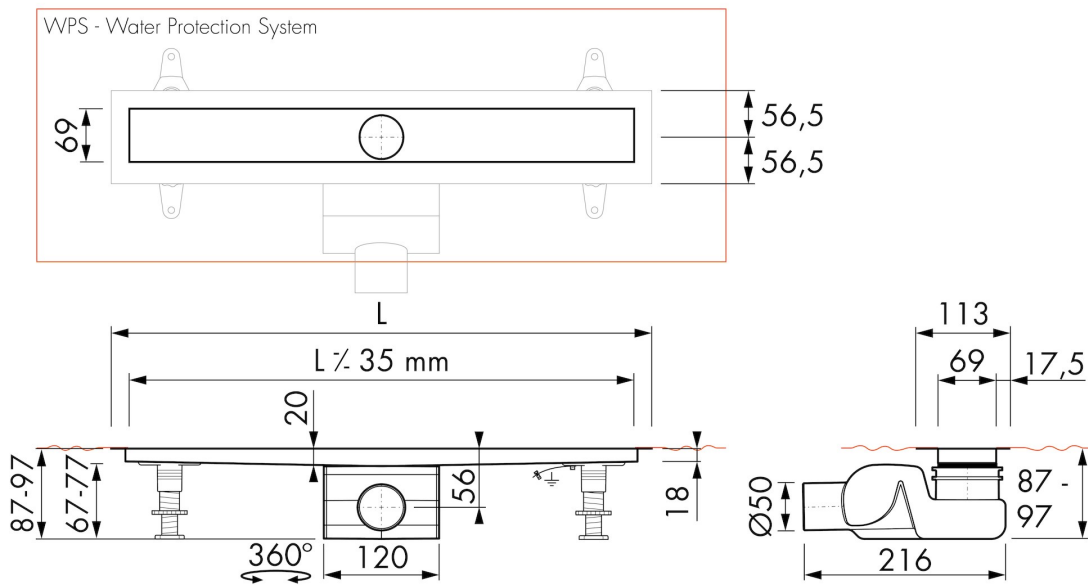

FEATURES

- Drainage capacity - according to EN 1253
- Siphon - Easy to clean
- Supplied as - Complete set
- Tile Adjustable Frame - Height adjustable 7 - 18 mm
- Water Protection System - 10-year warranty
- Available lengths - 800 - 1200 mm

ARTICLE CODE

800 mm	MTAFDZ3MZP 800 / EDM2 800-50		
900 mm	MTAFDZ3MZP 900 / EDM2 900-50		
1000 mm	MTAFDZ3MZP 1000 / EDM2 1000-50		
1200 mm	MTAFDZ3MZP 1200 / EDM2 1200-50		

TECHNICAL DRAWINGS

Manufacturer

Easy Sanitary Solutions
 Nijverheidsstraat 60 | 7575 BK Oldenzaal | The Netherlands
 T. +31 (0)541 200 800 | F. +31 (0)541 200 899
 info@esspost.com | www.easydrain.com