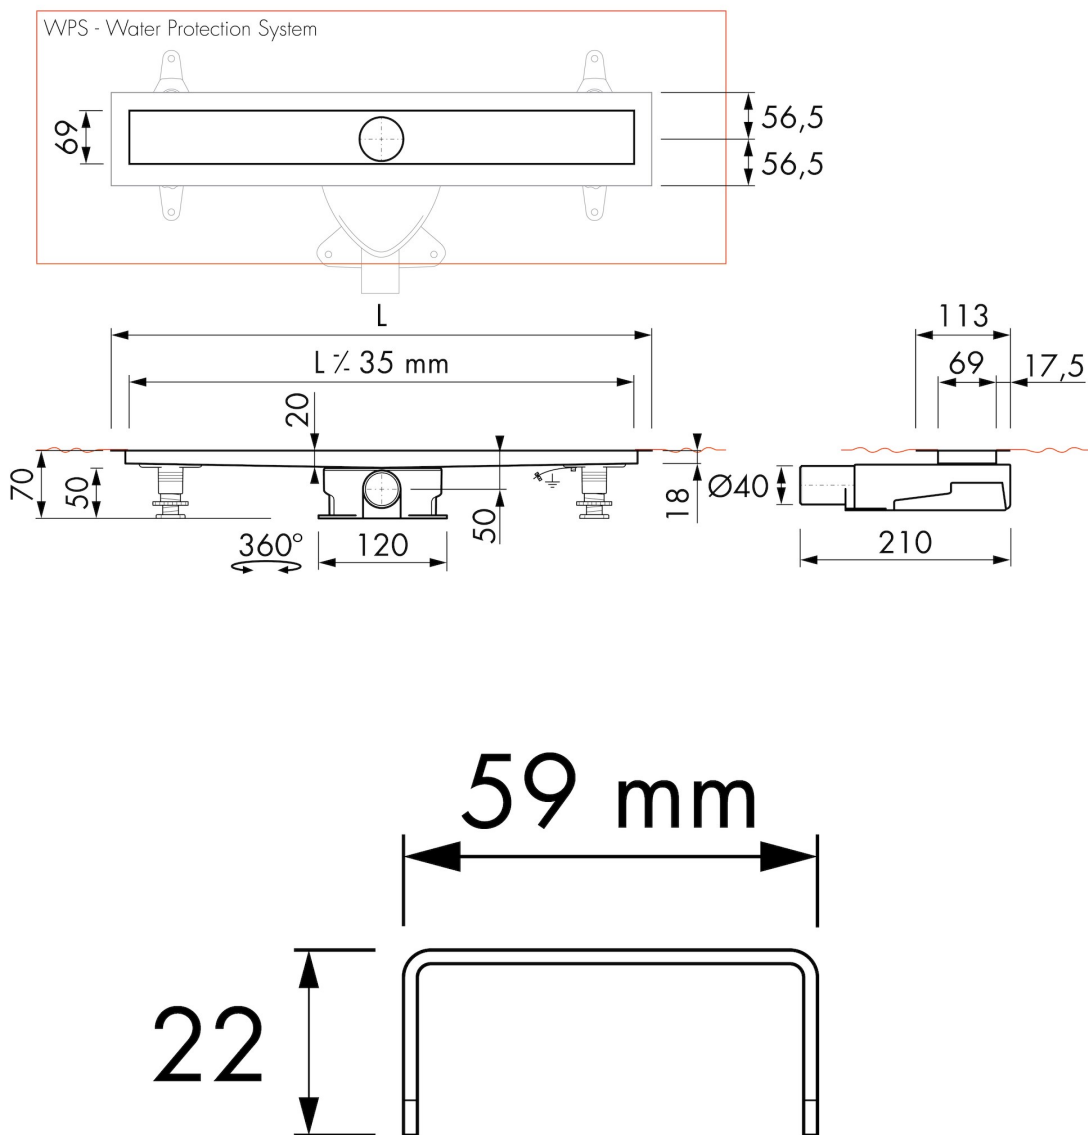

ARTICLE CODE

500 mm	MBZP 500 / EDM2 500-35		
600 mm	MBZP 600 / EDM2 600-35		
700 mm	MBZP 700 / EDM2 700-35		
800 mm	MBZP 800 / EDM2 800-35		
900 mm	MBZP 900 / EDM2 900-35		
1000 mm	MBZP 1000 / EDM2 1000-35		
1100 mm	MBZP 1100 / EDM2 1100-35		
1200 mm	MBZP 1200 / EDM2 1200-35		

TECHNICAL DRAWINGS

Manufacturer

Easy Sanitary Solutions
Nijverheidsstraat 60 | 7575 BK Oldenzaal | The Netherlands
T. +31 (0)541 200 800 | F. +31 (0)541 200 899
info@esspost.com | www.easydrain.com

Contact

Easy Sanitary Solutions
Nijverheidsstraat 60 | 7575 BK Oldenzaal | The Netherlands
T. +31 (0)541 200 800 | F. +31 (0)541 200 899
sales@esspost.com | www.easydrain.com