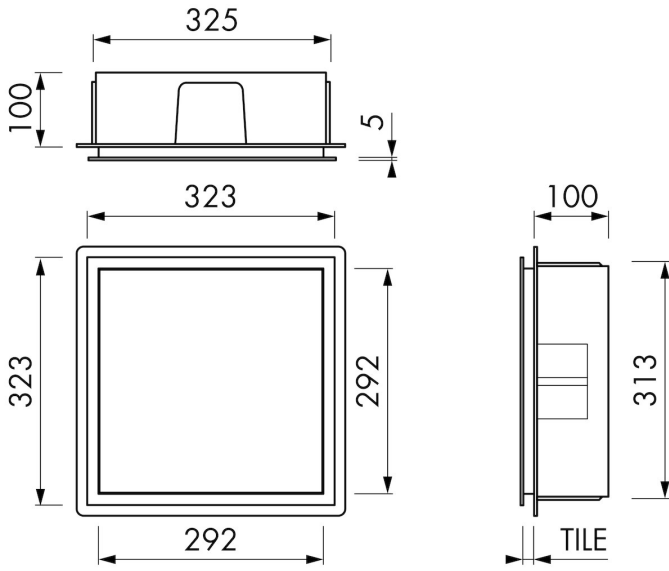

TECHNICAL DRAWINGS

Manufacturer

Easy Sanitary Solutions
Nijverheidsstraat 60 | 7575 BK Oldenzaal | The Netherlands
T. +31 (0)541 200 800 | F. +31 (0)541 200 899
info@esspost.com | www.easydrain.com

Contact

Easy Sanitary Solutions
Nijverheidsstraat 60 | 7575 BK Oldenzaal | The Netherlands
T. +31 (0)541 200 800 | F. +31 (0)541 200 899
sales@esspost.com | www.easydrain.com