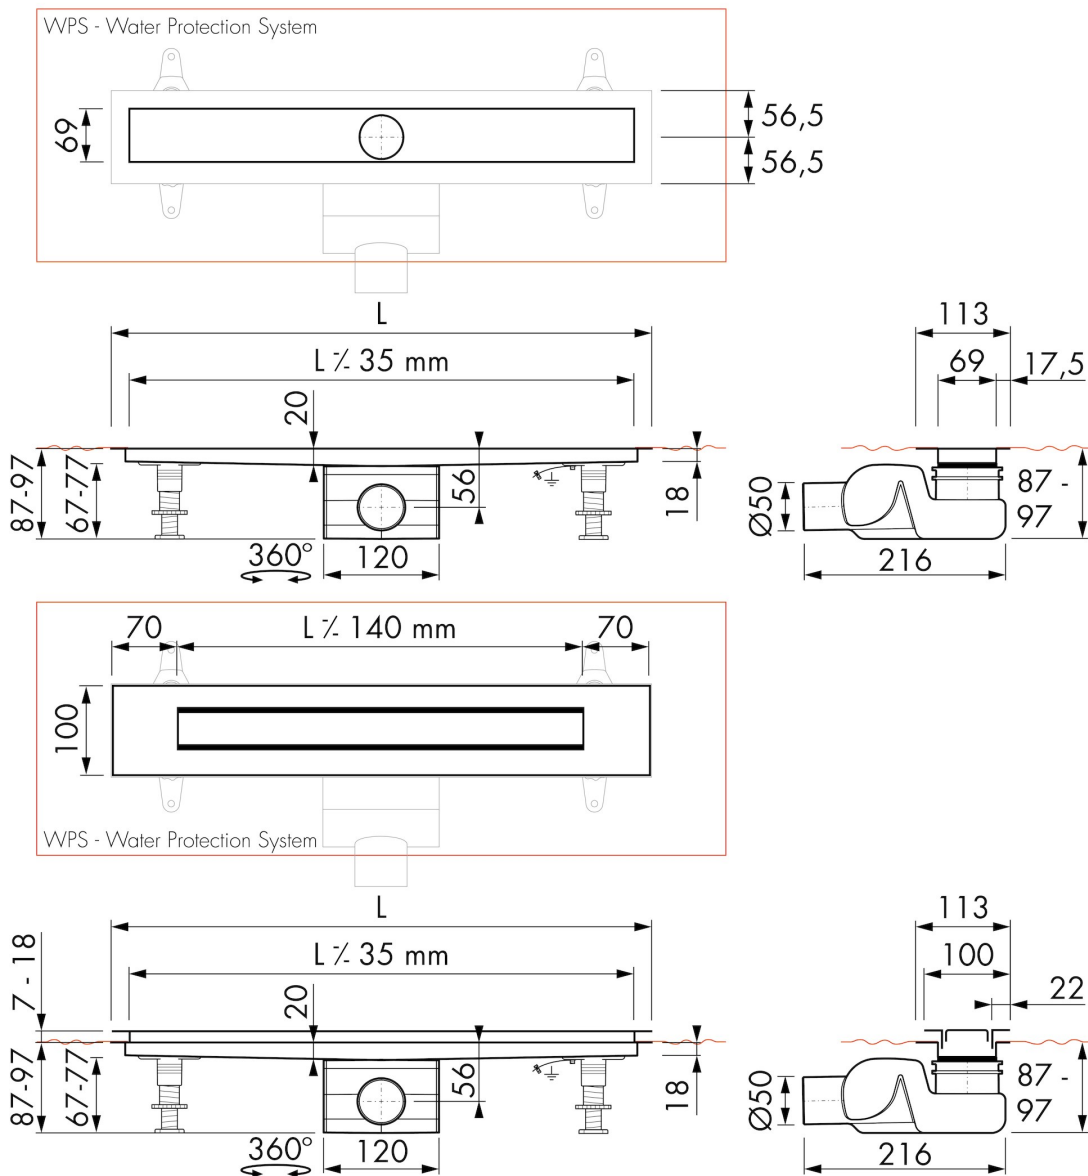

ARTICLE CODE

800 mm	MTAFDZ4PZM 800 / EDM2 800-50		
900 mm	MTAFDZ4PZM 900 / EDM2 900-50		
1000 mm	MTAFDZ4PZM 1000 / EDM2 1000-50		
1200 mm	MTAFDZ4PZM 1200 / EDM2 1200-50		

TECHNICAL DRAWINGS

Manufacturer

Easy Sanitary Solutions
Nijverheidsstraat 60 | 7575 BK Oldenzaal | The Netherlands
T. +31 (0)541 200 800 | F. +31 (0)541 200 899
info@esspost.com | www.easydrain.com

Contact

Easy Sanitary Solutions
Nijverheidsstraat 60 | 7575 BK Oldenzaal | The Netherlands
T. +31 (0)541 200 800 | F. +31 (0)541 200 899
sales@esspost.com | www.easydrain.com