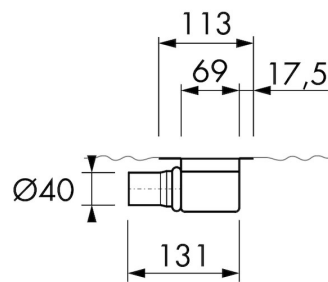

ARTICLE CODE

800 mm	MTAFDZ3MGG 800 / EDM1 800-30		
900 mm	MTAFDZ3MGG 900 / EDM1 900-30		
1000 mm	MTAFDZ3MGG 1000 / EDM1 1000-30		
1200 mm	MTAFDZ3MGG 1200 / EDM1 1200-30		

TECHNICAL DRAWINGS

Manufacturer

Easy Sanitary Solutions
Nijverheidsstraat 60 | 7575 BK Oldenzaal | The Netherlands
T. +31 (0)541 200 800 | F. +31 (0)541 200 899
info@esspost.com | www.easydrain.com

Contact

Easy Sanitary Solutions
Nijverheidsstraat 60 | 7575 BK Oldenzaal | The Netherlands
T. +31 (0)541 200 800 | F. +31 (0)541 200 899
sales@esspost.com | www.easydrain.com