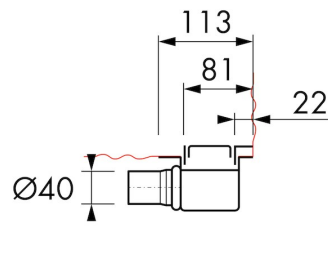

ARTICLE CODE

800 mm	MTAFDZ3MGG 800 / EDM1 800-30		
900 mm	MTAFDZ3MGG 900 / EDM1 900-30		
1000 mm	MTAFDZ3MGG 1000 / EDM1 1000-30		
1200 mm	MTAFDZ3MGG 1200 / EDM1 1200-30		

TECHNICAL DRAWINGS

Manufacturer

Easy Sanitary Solutions
Nijverheidsstraat 60 | 7575 BK Oldenzaal | The Netherlands
T. +31 (0)541 200 800 | F. +31 (0)541 200 899
info@esspost.com | www.easydrain.com

Contact

Easy Sanitary Solutions
Nijverheidsstraat 60 | 7575 BK Oldenzaal | The Netherlands
T. +31 (0)541 200 800 | F. +31 (0)541 200 899
sales@esspost.com | www.easydrain.com