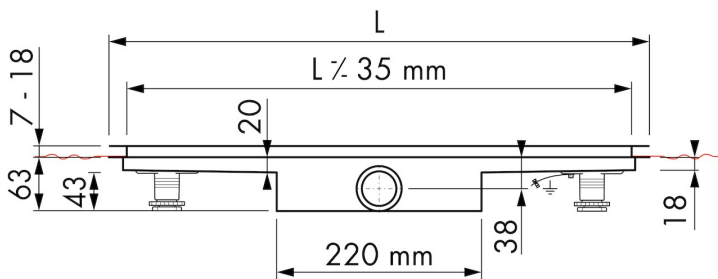

ARTICLE CODE

800 mm	MTAFDZ3MGG 800 / EDM1 800-30		
900 mm	MTAFDZ3MGG 900 / EDM1 900-30		
1000 mm	MTAFDZ3MGG 1000 / EDM1 1000-30		
1200 mm	MTAFDZ3MGG 1200 / EDM1 1200-30		

TECHNICAL DRAWINGS

Manufacturer

Easy Sanitary Solutions
Nijverheidsstraat 60 | 7575 BK Oldenzaal | The Netherlands
T. +31 (0)541 200 800 | F. +31 (0)541 200 899
info@esspost.com | www.easydrain.com

Contact

Easy Sanitary Solutions
Nijverheidsstraat 60 | 7575 BK Oldenzaal | The Netherlands
T. +31 (0)541 200 800 | F. +31 (0)541 200 899
sales@esspost.com | www.easydrain.com