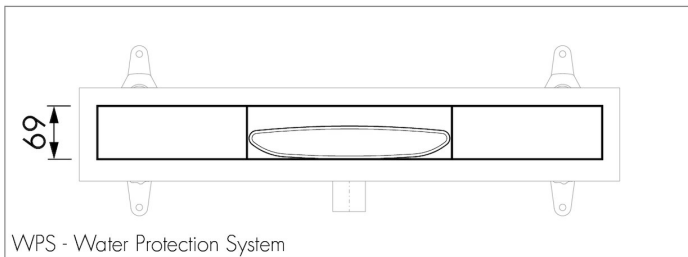

ARTICLE CODE

800 mm	MTAFDZ3MGG 800 / EDM1 800-30		
900 mm	MTAFDZ3MGG 900 / EDM1 900-30		
1000 mm	MTAFDZ3MGG 1000 / EDM1 1000-30		
1200 mm	MTAFDZ3MGG 1200 / EDM1 1200-30		

TECHNICAL DRAWINGS

Manufacturer

Easy Sanitary Solutions
Nijverheidsstraat 60 | 7575 BK Oldenzaal | The Netherlands
T. +31 (0)541 200 800 | F. +31 (0)541 200 899
info@esspost.com | www.easydrain.com

Contact

Easy Sanitary Solutions
Nijverheidsstraat 60 | 7575 BK Oldenzaal | The Netherlands
T. +31 (0)541 200 800 | F. +31 (0)541 200 899
sales@esspost.com | www.easydrain.com