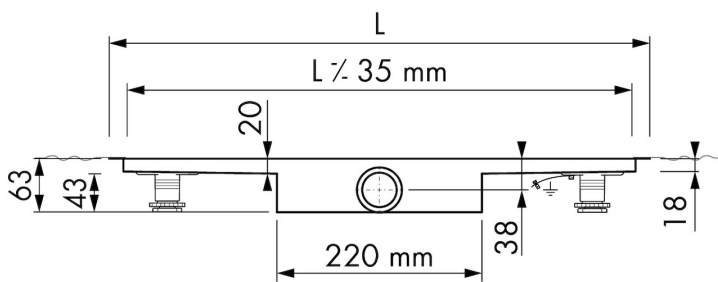

ARTICLE CODE

800 mm	MTAFDZ3MGG 800 / EDM1 800-30		
900 mm	MTAFDZ3MGG 900 / EDM1 900-30		
1000 mm	MTAFDZ3MGG 1000 / EDM1 1000-30		
1200 mm	MTAFDZ3MGG 1200 / EDM1 1200-30		

TECHNICAL DRAWINGS

Manufacturer

Easy Sanitary Solutions
Nijverheidsstraat 60 | 7575 BK Oldenzaal | The Netherlands
T. +31 (0)541 200 800 | F. +31 (0)541 200 899
info@esspost.com | www.easydrain.com

Contact

Easy Sanitary Solutions
Nijverheidsstraat 60 | 7575 BK Oldenzaal | The Netherlands
T. +31 (0)541 200 800 | F. +31 (0)541 200 899
sales@esspost.com | www.easydrain.com