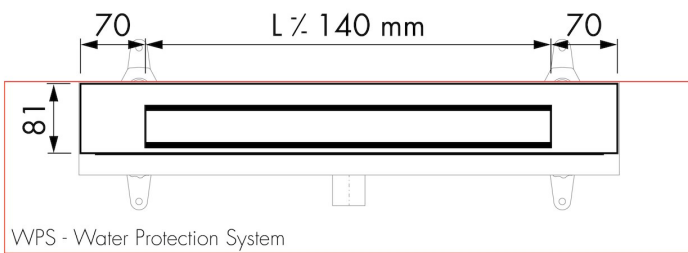

ARTICLE CODE

800 mm	MTAFDZ3MGG 800 / EDM1 800-30		
900 mm	MTAFDZ3MGG 900 / EDM1 900-30		
1000 mm	MTAFDZ3MGG 1000 / EDM1 1000-30		
1200 mm	MTAFDZ3MGG 1200 / EDM1 1200-30		

TECHNICAL DRAWINGS

Manufacturer

Easy Sanitary Solutions
Nijverheidsstraat 60 | 7575 BK Oldenzaal | The Netherlands
T. +31 (0)541 200 800 | F. +31 (0)541 200 899
info@esspost.com | www.easydrain.com

Contact

Easy Sanitary Solutions
Nijverheidsstraat 60 | 7575 BK Oldenzaal | The Netherlands
T. +31 (0)541 200 800 | F. +31 (0)541 200 899
sales@esspost.com | www.easydrain.com