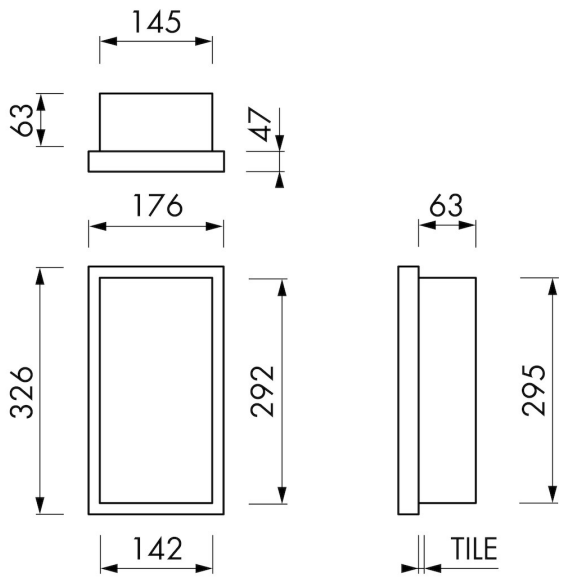

TECHNICAL DRAWINGS

Manufacturer

Easy Sanitary Solutions
Nijverheidsstraat 60 | 7575 BK Oldenzaal | The Netherlands
T. +31 (0)541 200 800 | F. +31 (0)541 200 899
info@esspost.com | www.easydrain.com

Contact

Easy Sanitary Solutions
Nijverheidsstraat 60 | 7575 BK Oldenzaal | The Netherlands
T. +31 (0)541 200 800 | F. +31 (0)541 200 899
sales@esspost.com | www.easydrain.com