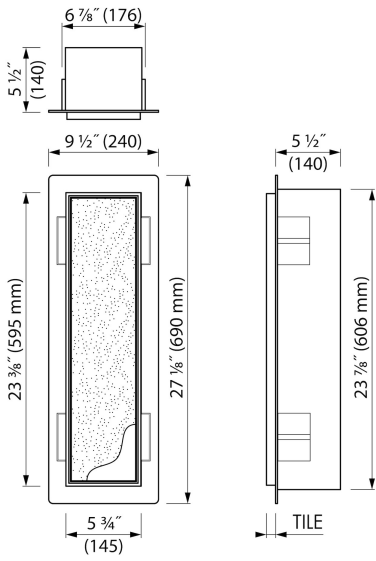

TECHNICAL DRAWINGS

Manufacturer

Easy Sanitary Solutions
Nijverheidsstraat 60 | 7575 BK Oldenzaal | The Netherlands
T. +31 (0)541 200 800 | F. +31 (0)541 200 899
info@esspost.com | www.easydrain.com

Contact

Easy Sanitary Solutions
Nijverheidsstraat 60 | 7575 BK Oldenzaal | The Netherlands
T. +31 (0)541 200 800 | F. +31 (0)541 200 899
sales@esspost.com | www.easydrain.com