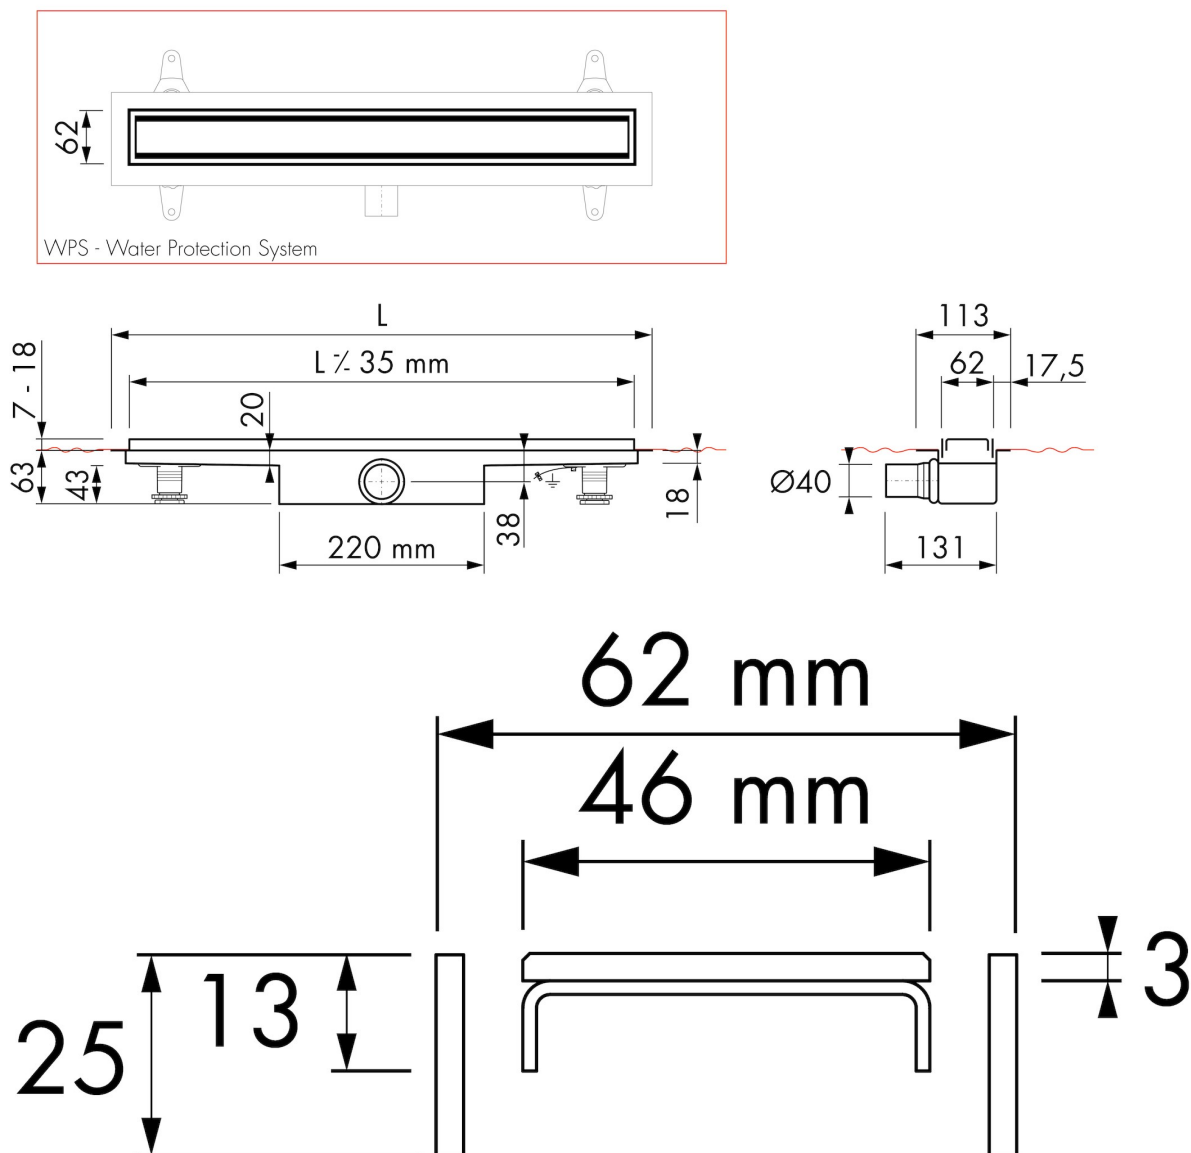

ARTICLE CODE

500 mm	MLGG 500 / EDM1 500-30		
600 mm	MLGG 600 / EDM1 600-30		
700 mm	MLGG 700 / EDM1 700-30		
800 mm	MLGG 800 / EDM1 800-30		
900 mm	MLGG 900 / EDM1 900-30		
1000 mm	MLGG 1000 / EDM1 1000-30		
1100 mm	MLGG 1100 / EDM1 1100-30		
1200 mm	MLGG 1200 / EDM1 1200-30		

TECHNICAL DRAWINGS

Manufacturer

Easy Sanitary Solutions
Nijverheidsstraat 60 | 7575 BK Oldenzaal | The Netherlands
T. +31 (0)541 200 800 | F. +31 (0)541 200 899
info@esspost.com | www.easydrain.com

Contact

Easy Sanitary Solutions
Nijverheidsstraat 60 | 7575 BK Oldenzaal | The Netherlands
T. +31 (0)541 200 800 | F. +31 (0)541 200 899
sales@esspost.com | www.easydrain.com