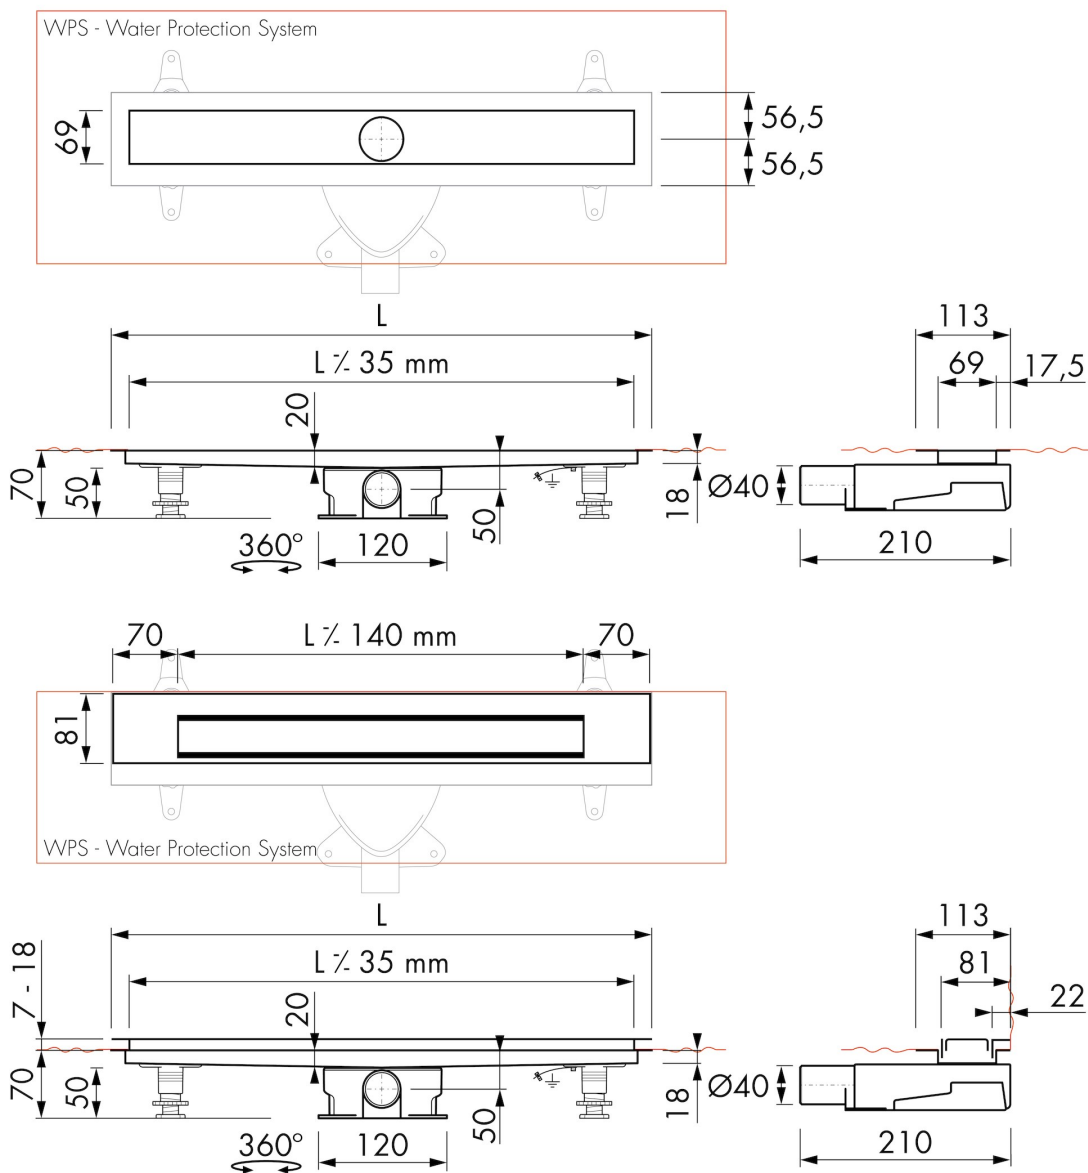

ARTICLE CODE

800 mm	MTAFDZ3MGG 800 / EDM2 800-35		
900 mm	MTAFDZ3MGG 900 / EDM2 900-35		
1000 mm	MTAFDZ3MGG 1000 / EDM2 1000-35		
1200 mm	MTAFDZ3MGG 1200 / EDM2 1200-35		

TECHNICAL DRAWINGS

Manufacturer

Easy Sanitary Solutions
Nijverheidsstraat 60 | 7575 BK Oldenzaal | The Netherlands
T. +31 (0)541 200 800 | F. +31 (0)541 200 899
info@esspost.com | www.easydrain.com

Contact

Easy Sanitary Solutions
Nijverheidsstraat 60 | 7575 BK Oldenzaal | The Netherlands
T. +31 (0)541 200 800 | F. +31 (0)541 200 899
sales@esspost.com | www.easydrain.com