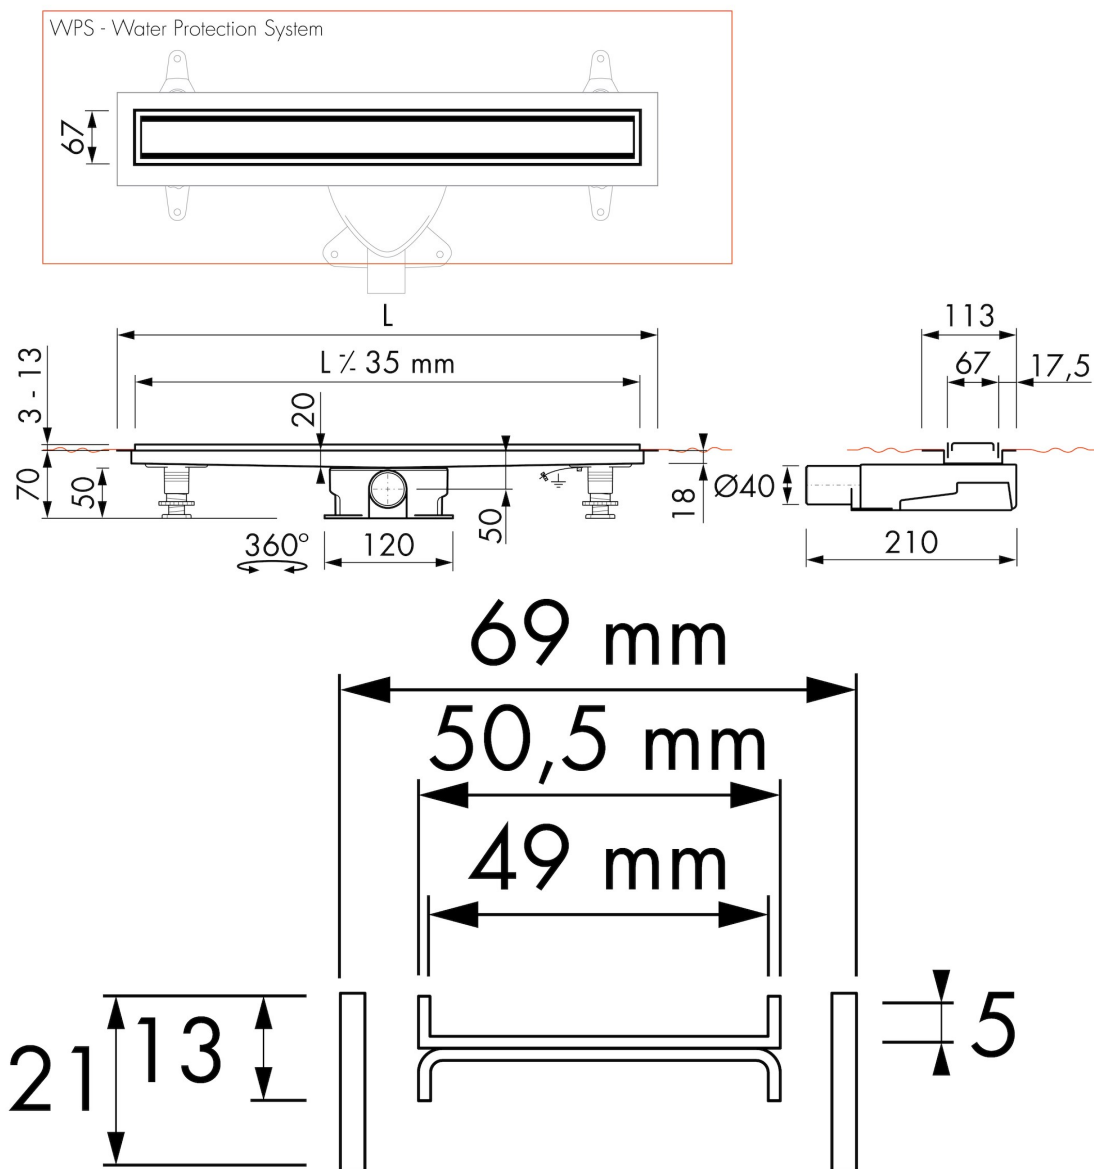

ARTICLE CODE

500 mm	MTAFLAAG-500-T / EDM2 500-35		
600 mm	MTAFLAAG-600-T / EDM2 600-35		
700 mm	MTAFLAAG-700-T / EDM2 700-35		
800 mm	MTAFLAAG-800-T / EDM2 800-35		
900 mm	MTAFLAAG-900-T / EDM2 900-35		
1000 mm	MTAFLAAG-1000-T / EDM2 1000-35		
1100 mm	MTAFLAAG-1100-T / EDM2 1100-35		
1200 mm	MTAFLAAG-1200-T / EDM2 1200-35		

TECHNICAL DRAWINGS

Manufacturer

Easy Sanitary Solutions
Nijverheidsstraat 60 | 7575 BK Oldenzaal | The Netherlands
T. +31 (0)541 200 800 | F. +31 (0)541 200 899
info@esspost.com | www.easydrain.com

Contact

Easy Sanitary Solutions
Nijverheidsstraat 60 | 7575 BK Oldenzaal | The Netherlands
T. +31 (0)541 200 800 | F. +31 (0)541 200 899
sales@esspost.com | www.easydrain.com