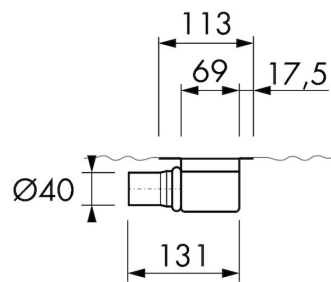

DESIGN

Grate finish	White glass
Grate pattern	Zero / Closed
Grate width (mm)	46
Grate tile insert (mm)	N.A.
Adjustable grate	No
Frame type	TAF (Tile Adjustable Frame)
TAF Frame material	Stainless steel (304)
Design frame finish	Chrome-plated stainless steel
Frame width (mm)	81
Wheelchair accessible	No
Extension set available	No

ARTICLE CODE

800 mm	MTAFDZ3PGW 800 / EDM1 800-30		
900 mm	MTAFDZ3PGW 900 / EDM1 900-30		
1000 mm	MTAFDZ3PGW 1000 / EDM1 1000-30		
1200 mm	MTAFDZ3PGW 1200 / EDM1 1200-30		

TECHNICAL DRAWINGS

Manufacturer
 Easy Sanitary Solutions
 Nijverheidsstraat 60 | 7575 BK Oldenzaal | The Netherlands
 T. +31 (0)541 200 800 | F. +31 (0)541 200 899
 info@esspost.com | www.easydrain.com