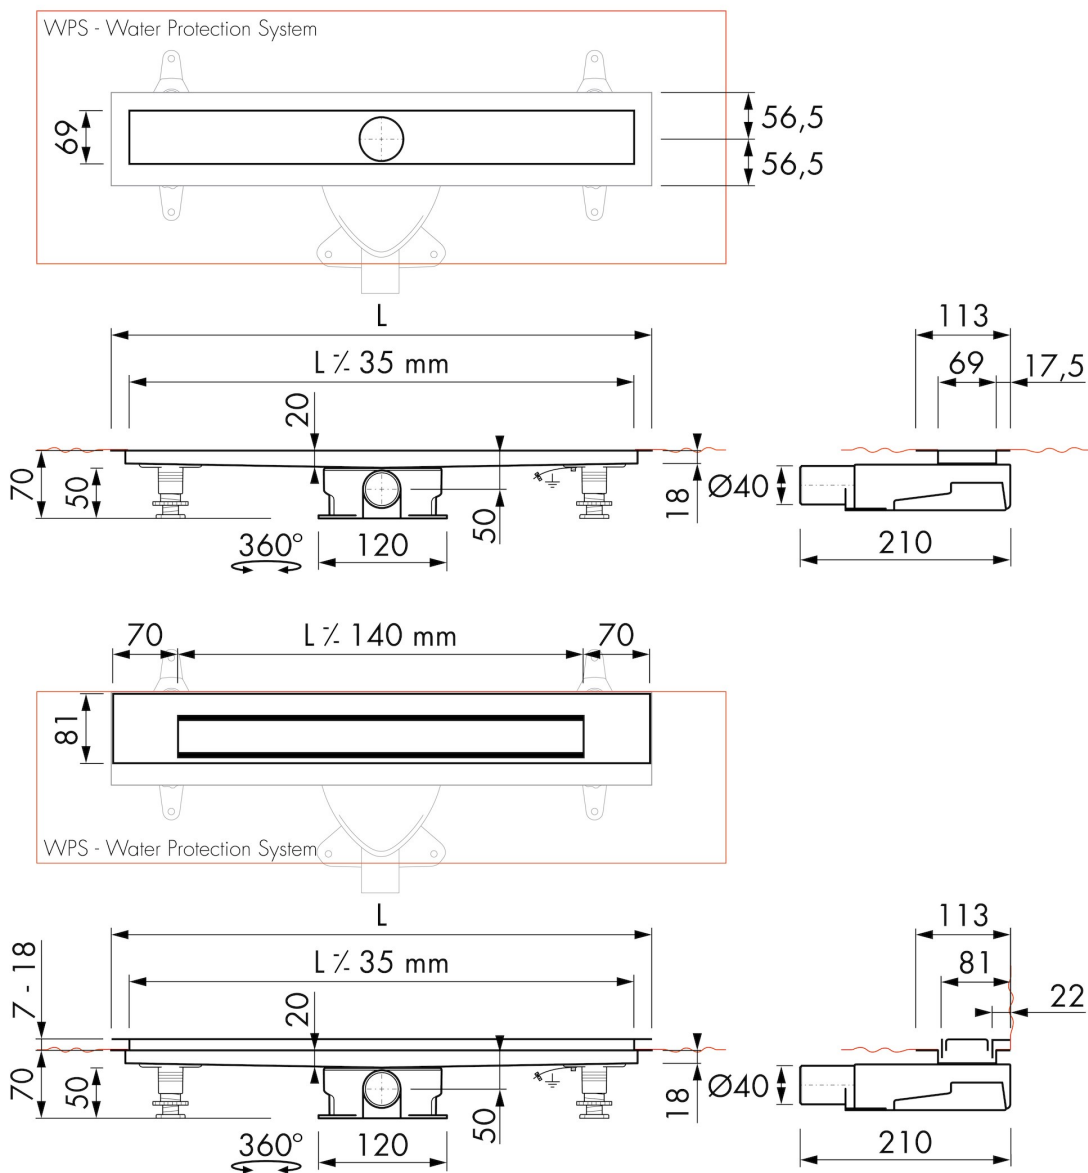

ARTICLE CODE

800 mm	MTAFDZ3PGG 800 / EDM2 800-35		
900 mm	MTAFDZ3PGG 900 / EDM2 900-35		
1000 mm	MTAFDZ3PGG 1000 / EDM2 1000-35		
1200 mm	MTAFDZ3PGG 1200 / EDM2 1200-35		

TECHNICAL DRAWINGS

Manufacturer

Easy Sanitary Solutions
Nijverheidsstraat 60 | 7575 BK Oldenzaal | The Netherlands
T. +31 (0)541 200 800 | F. +31 (0)541 200 899
info@esspost.com | www.easydrain.com

Contact

Easy Sanitary Solutions
Nijverheidsstraat 60 | 7575 BK Oldenzaal | The Netherlands
T. +31 (0)541 200 800 | F. +31 (0)541 200 899
sales@esspost.com | www.easydrain.com