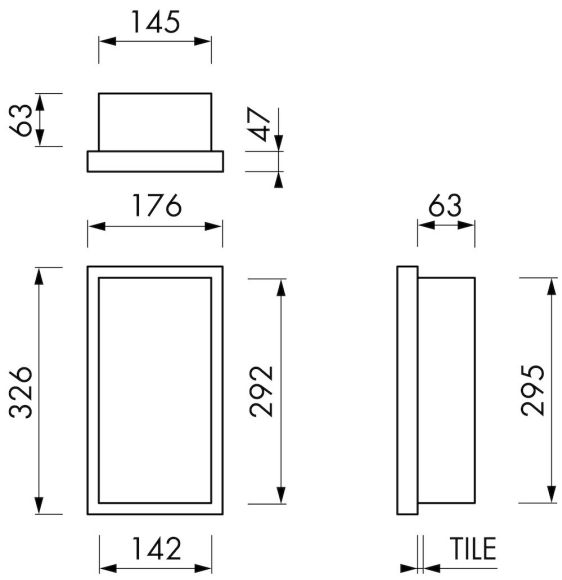

TECHNICAL DRAWINGS

Manufacturer

Easy Sanitary Solutions
Nijverheidsstraat 60 | 7575 BK Oldenzaal | The Netherlands
T. +31 (0)541 200 800 | F. +31 (0)541 200 899
info@esspost.com | www.easydrain.com

Contact

Easy Sanitary Solutions
Nijverheidsstraat 60 | 7575 BK Oldenzaal | The Netherlands
T. +31 (0)541 200 800 | F. +31 (0)541 200 899
sales@esspost.com | www.easydrain.com