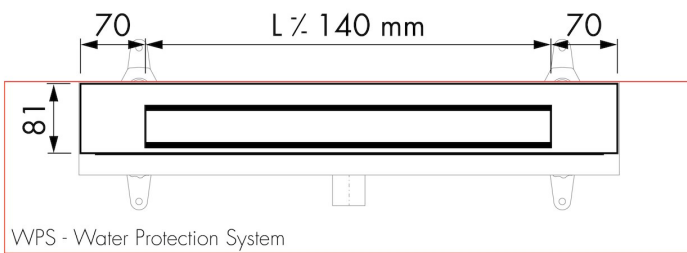

ARTICLE CODE

800 mm	MTAFDZ3PGS 800 / EDM1 800-30		
900 mm	MTAFDZ3PGS 900 / EDM1 900-30		
1000 mm	MTAFDZ3PGS 1000 / EDM1 1000-30		
1200 mm	MTAFDZ3PGS 1200 / EDM1 1200-30		

TECHNICAL DRAWINGS

Manufacturer

Easy Sanitary Solutions
Nijverheidsstraat 60 | 7575 BK Oldenzaal | The Netherlands
T. +31 (0)541 200 800 | F. +31 (0)541 200 899
info@esspost.com | www.easydrain.com

Contact

Easy Sanitary Solutions
Nijverheidsstraat 60 | 7575 BK Oldenzaal | The Netherlands
T. +31 (0)541 200 800 | F. +31 (0)541 200 899
sales@esspost.com | www.easydrain.com