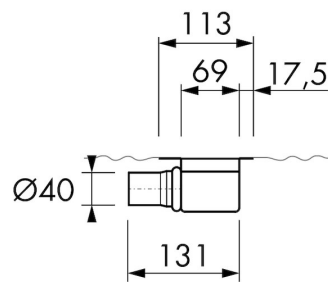

ARTICLE CODE

800 mm	MTAFDZ3PGS 800 / EDM1 800-30		
900 mm	MTAFDZ3PGS 900 / EDM1 900-30		
1000 mm	MTAFDZ3PGS 1000 / EDM1 1000-30		
1200 mm	MTAFDZ3PGS 1200 / EDM1 1200-30		

TECHNICAL DRAWINGS

Manufacturer

Easy Sanitary Solutions
Nijverheidsstraat 60 | 7575 BK Oldenzaal | The Netherlands
T. +31 (0)541 200 800 | F. +31 (0)541 200 899
info@esspost.com | www.easydrain.com

Contact

Easy Sanitary Solutions
Nijverheidsstraat 60 | 7575 BK Oldenzaal | The Netherlands
T. +31 (0)541 200 800 | F. +31 (0)541 200 899
sales@esspost.com | www.easydrain.com