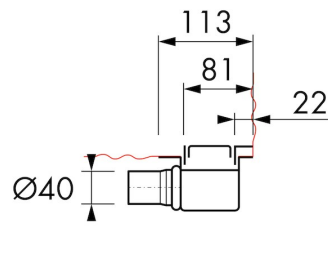

ARTICLE CODE

800 mm	MTAFDZ3PGS 800 / EDM1 800-30		
900 mm	MTAFDZ3PGS 900 / EDM1 900-30		
1000 mm	MTAFDZ3PGS 1000 / EDM1 1000-30		
1200 mm	MTAFDZ3PGS 1200 / EDM1 1200-30		

TECHNICAL DRAWINGS

Manufacturer

Easy Sanitary Solutions
Nijverheidsstraat 60 | 7575 BK Oldenzaal | The Netherlands
T. +31 (0)541 200 800 | F. +31 (0)541 200 899
info@esspost.com | www.easydrain.com

Contact

Easy Sanitary Solutions
Nijverheidsstraat 60 | 7575 BK Oldenzaal | The Netherlands
T. +31 (0)541 200 800 | F. +31 (0)541 200 899
sales@esspost.com | www.easydrain.com