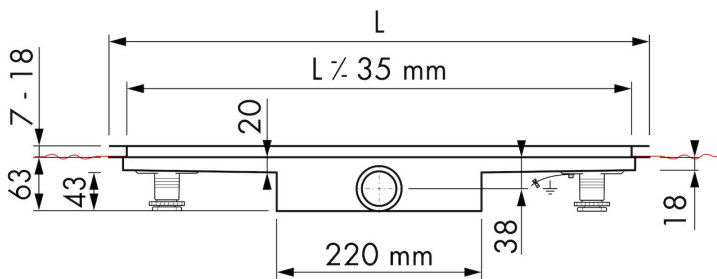

ARTICLE CODE

800 mm	MTAFDZ3PGS 800 / EDM1 800-30		
900 mm	MTAFDZ3PGS 900 / EDM1 900-30		
1000 mm	MTAFDZ3PGS 1000 / EDM1 1000-30		
1200 mm	MTAFDZ3PGS 1200 / EDM1 1200-30		

TECHNICAL DRAWINGS

Manufacturer

Easy Sanitary Solutions
Nijverheidsstraat 60 | 7575 BK Oldenzaal | The Netherlands
T. +31 (0)541 200 800 | F. +31 (0)541 200 899
info@esspost.com | www.easydrain.com

Contact

Easy Sanitary Solutions
Nijverheidsstraat 60 | 7575 BK Oldenzaal | The Netherlands
T. +31 (0)541 200 800 | F. +31 (0)541 200 899
sales@esspost.com | www.easydrain.com