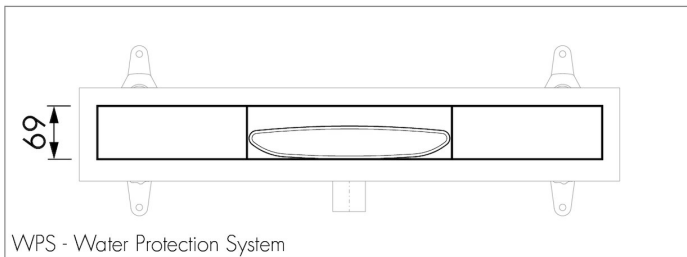

ARTICLE CODE

800 mm	MTAFDZ3PGS 800 / EDM1 800-30		
900 mm	MTAFDZ3PGS 900 / EDM1 900-30		
1000 mm	MTAFDZ3PGS 1000 / EDM1 1000-30		
1200 mm	MTAFDZ3PGS 1200 / EDM1 1200-30		

TECHNICAL DRAWINGS

Manufacturer

Easy Sanitary Solutions
Nijverheidsstraat 60 | 7575 BK Oldenzaal | The Netherlands
T. +31 (0)541 200 800 | F. +31 (0)541 200 899
info@esspost.com | www.easydrain.com

Contact

Easy Sanitary Solutions
Nijverheidsstraat 60 | 7575 BK Oldenzaal | The Netherlands
T. +31 (0)541 200 800 | F. +31 (0)541 200 899
sales@esspost.com | www.easydrain.com