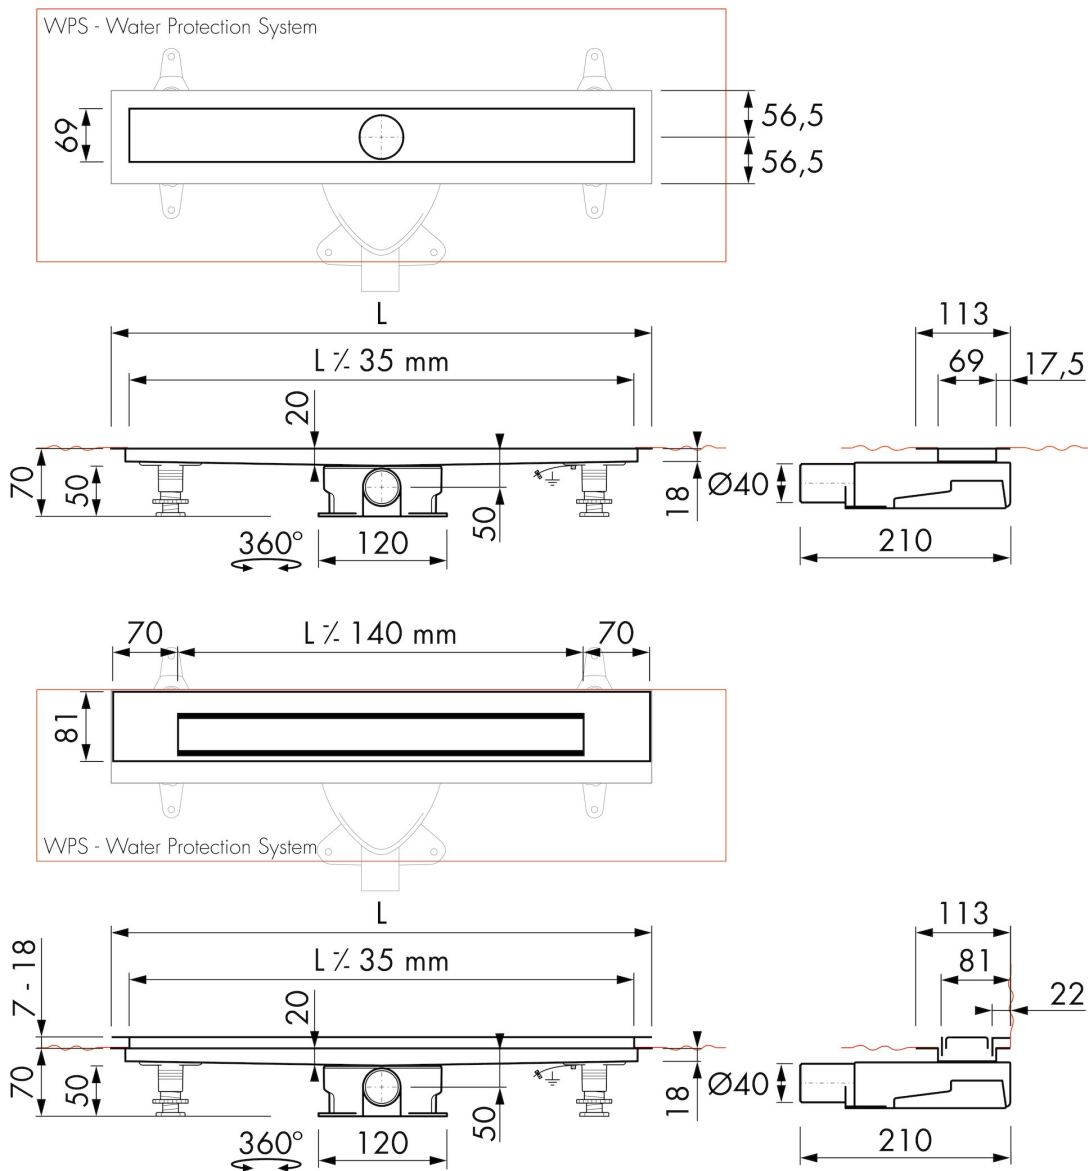

FEATURES

- Available lengths - 600 - 1200 mm
- Water Protection System - 10-year warranty
- Siphon - Easy to clean
- Tile Adjustable Frame - Height adjustable 7 - 18 mm
- Supplied as - Complete set

Manufacturer

DRAINAGE

Max. drainage capacity entrance (l/min)	28
Max. drainage capacity wall (l/min)	33
Max. drainage capacity (l/min)	33

BUILT-IN SET

Pre-assembled sealing membrane	Included
Siphon features	Cleanable, Pivotal & adjustable, Height adjustable
Water seal height (mm)	28
Outlet	Horizontal (Vertical outlet optional)
Material siphon	ABS

DESIGN

Grate finish	Brushed stainless steel
Grate pattern	Zero / Closed
Grate width (mm)	46
Grate tile insert (mm)	N.A.
Adjustable grate	No
Frame type	TAF (Tile Adjustable Frame)
TAF Frame material	Stainless steel (304)
Design frame finish	Brushed stainless steel
Frame width (mm)	81
Wheelchair accessible	Yes
Extension set available	No

ARTICLE CODE

800 mm	MTAFDZ3MZM 800 / EDM2 800-35		
900 mm	MTAFDZ3MZM 900 / EDM2 900-35		
1000 mm	MTAFDZ3MZM 1000 / EDM2 1000-35		
1200 mm	MTAFDZ3MZM 1200 / EDM2 1200-35		

TECHNICAL DRAWINGS

Manufacturer

Easy Sanitary Solutions
 Nijverheidsstraat 60 | 7575 BK Oldenzaal | The Netherlands
 T. +31 (0)541 200 800 | F. +31 (0)541 200 899
 info@esspost.com | www.easydrain.com