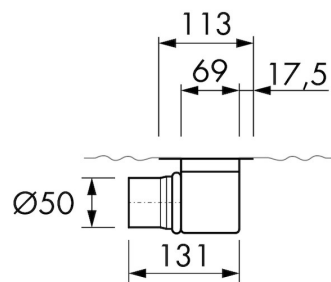

DESIGN

Grate finish	Green glass
Grate pattern	Zero / Closed
Grate width (mm)	46
Grate tile insert (mm)	N.A.
Adjustable grate	No
Frame type	TAF (Tile Adjustable Frame)
TAF Frame material	Stainless steel (304)
Design frame finish	Brushed stainless steel
Frame width (mm)	62
Wheelchair accessible	No
Extension set available	No

ARTICLE CODE

800 mm	MTAFDZ2MGG 800 / EDM1 800-50		
900 mm	MTAFDZ2MGG 900 / EDM1 900-50		
1000 mm	MTAFDZ2MGG 1000 / EDM1 1000-50		
1200 mm	MTAFDZ2MGG 1200 / EDM1 1200-50		

TECHNICAL DRAWINGS

Manufacturer
 Easy Sanitary Solutions
 Nijverheidsstraat 60 | 7575 BK Oldenzaal | The Netherlands
 T. +31 (0)541 200 800 | F. +31 (0)541 200 899
 info@esspost.com | www.easydrain.com