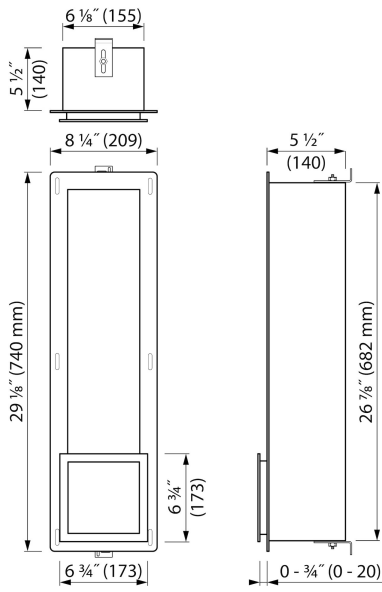

TECHNICAL DRAWINGS

Manufacturer

Easy Sanitary Solutions
Nijverheidsstraat 60 | 7575 BK Oldenzaal | The Netherlands
T. +31 (0)541 200 800 | F. +31 (0)541 200 899
info@esspost.com | www.easydrain.com

Contact

Easy Sanitary Solutions
Nijverheidsstraat 60 | 7575 BK Oldenzaal | The Netherlands
T. +31 (0)541 200 800 | F. +31 (0)541 200 899
sales@esspost.com | www.easydrain.com