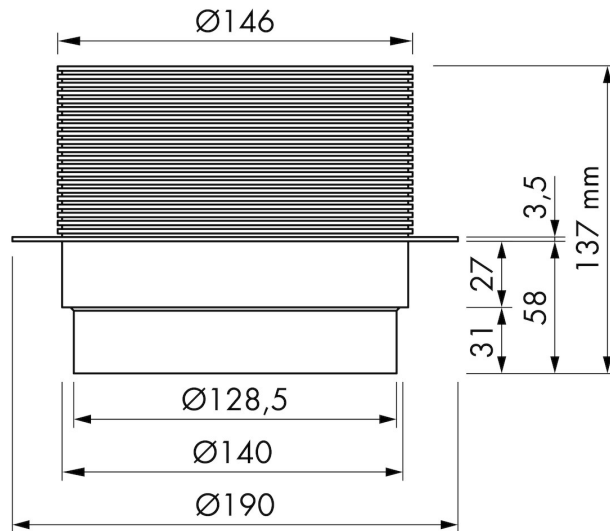

GENERAL

Serie	Accessories
Name	Accessory | Aqua Brilliant | Height adjustment piece

ARTICLE CODE

Article code	AB-HOH

TECHNICAL DRAWINGS

Manufacturer

Easy Sanitary Solutions
Nijverheidsstraat 60 | 7575 BK Oldenzaal | The Netherlands
T. +31 (0)541 200 800 | F. +31 (0)541 200 899
info@esspost.com | www.easydrain.com

Contact

Easy Sanitary Solutions
Nijverheidsstraat 60 | 7575 BK Oldenzaal | The Netherlands
T. +31 (0)541 200 800 | F. +31 (0)541 200 899
sales@esspost.com | www.easydrain.com