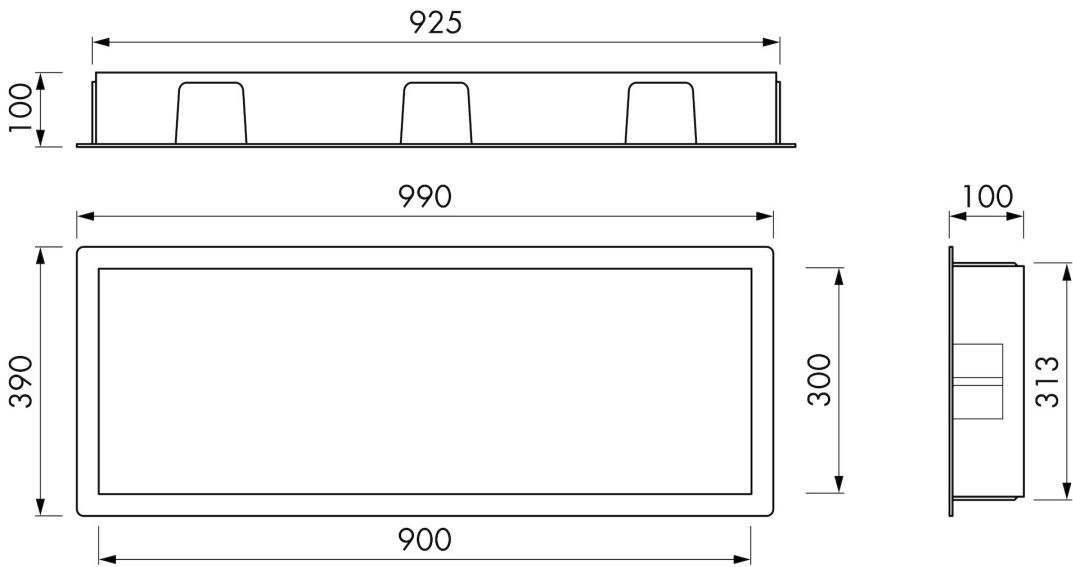

TECHNICAL DRAWINGS

ENERGY
Easy Sanitary Solutions BV
Container with LED

A

1 kWh/1000h

2019/2015

Manufacturer

Easy Sanitary Solutions
Nijverheidsstraat 60 | 7575 BK Oldenzaal | The Netherlands
T. +31 (0)541 200 800 | F. +31 (0)541 200 899
info@esspost.com | www.easydrain.com

Contact

Easy Sanitary Solutions
Nijverheidsstraat 60 | 7575 BK Oldenzaal | The Netherlands
T. +31 (0)541 200 800 | F. +31 (0)541 200 899
sales@esspost.com | www.easydrain.com