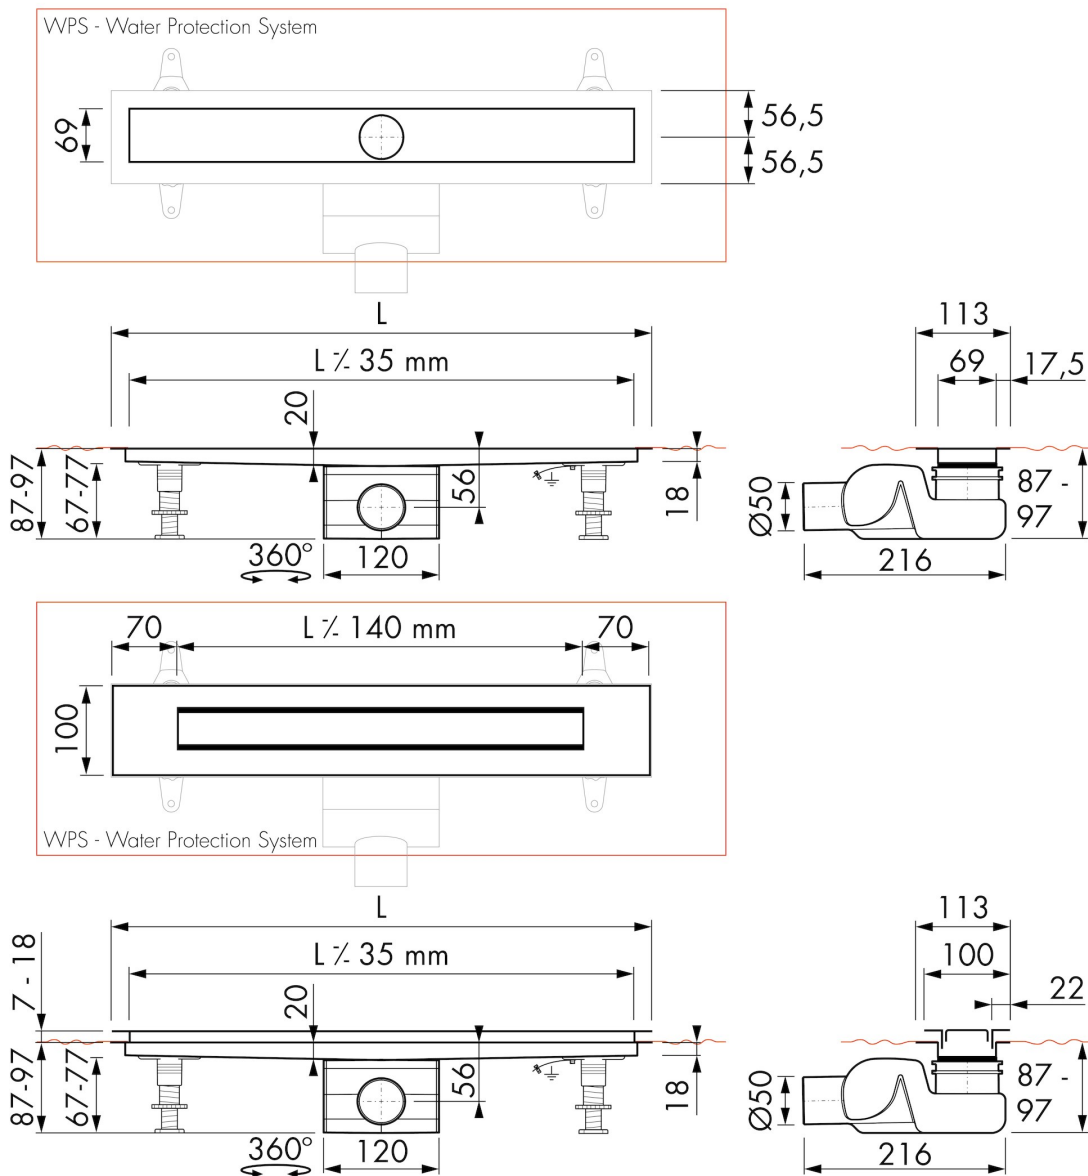

GENERAL

Serie	Modulo Design Z-4
Name	Modulo Design Z-4
Model	Rectangular shower drain
Length (mm)	800, 900, 1000, 1200
Product type	Complete
Application	New construction, Renovation
Certification	DIN 18534, ETAG-022

DRAINAGE

Max. drainage capacity entrance (l/min)	33
Max. drainage capacity wall (l/min)	41
Max. drainage capacity (l/min)	41

BUILT-IN SET

Pre-assembled sealing membrane	Included
Siphon features	Cleanable, Pivotal & adjustable, Height adjustable
Water seal height (mm)	50
Outlet	Horizontal (Vertical outlet optional)
Material siphon	Polypropylene (PP)

DESIGN

Grate finish	Chrome-plated stainless steel
Grate pattern	Zero / Closed
Grate width (mm)	46
Grate tile insert (mm)	N.A.
Adjustable grate	No
Frame type	TAF (Tile Adjustable Frame)
TAF Frame material	Stainless steel (304)
Design frame finish	Chrome-plated stainless steel
Frame width (mm)	100
Wheelchair accessible	Yes
Extension set available	No

ARTICLE CODE

800 mm	MTAFDZ4PZP 800 / EDM2 800-50		
900 mm	MTAFDZ4PZP 900 / EDM2 900-50		
1000 mm	MTAFDZ4PZP 1000 / EDM2 1000-50		
1200 mm	MTAFDZ4PZP 1200 / EDM2 1200-50		

TECHNICAL DRAWINGS

Manufacturer

Easy Sanitary Solutions
 Nijverheidsstraat 60 | 7575 BK Oldenzaal | The Netherlands
 T. +31 (0)541 200 800 | F. +31 (0)541 200 899
 info@esspost.com | www.easydrain.com