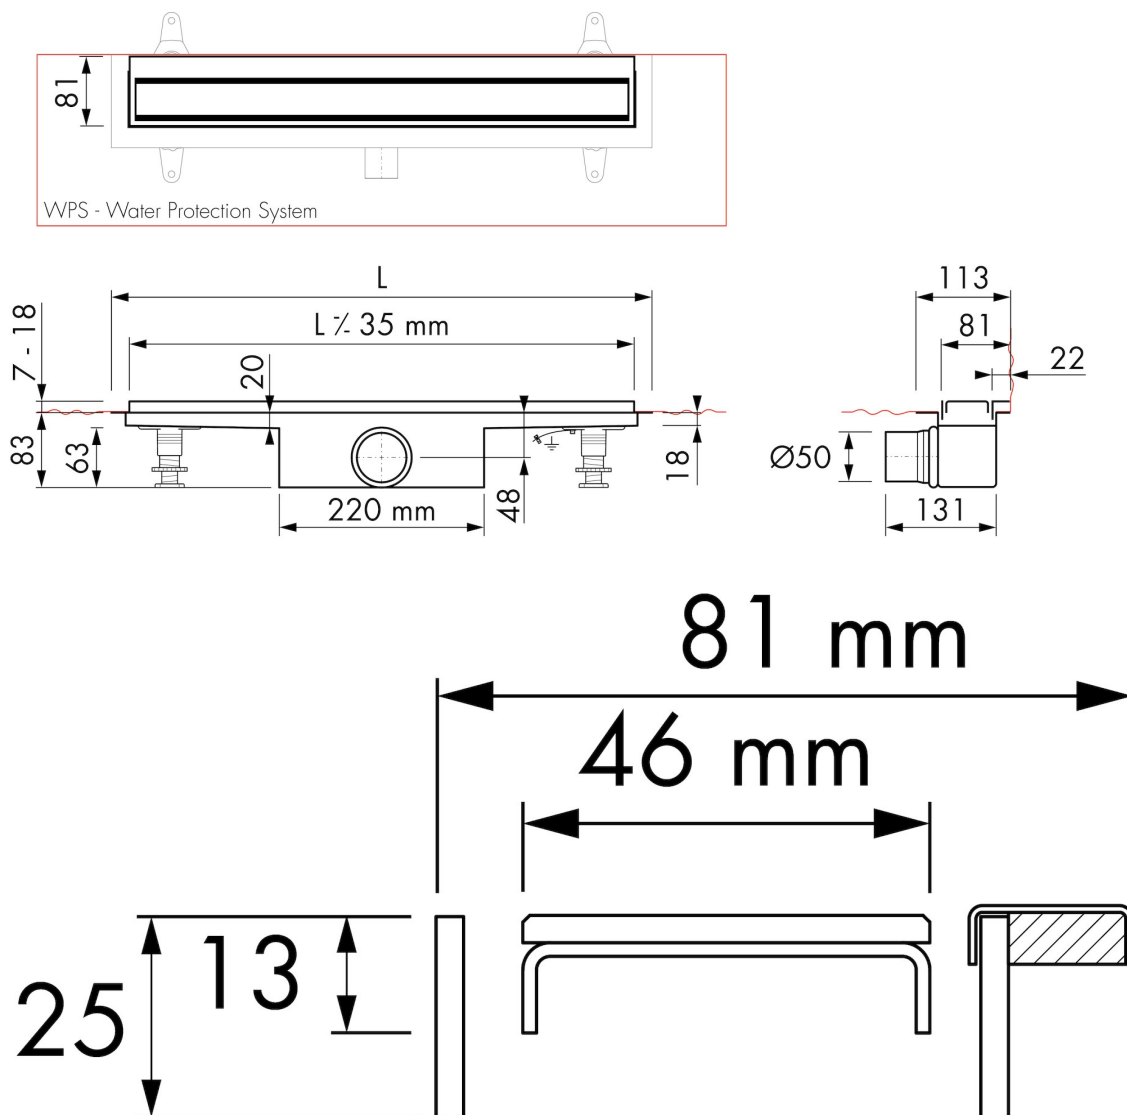

ARTICLE CODE

500 mm	MLWGG 500 / EDM1 500-50		
600 mm	MLWGG 600 / EDM1 600-50		
700 mm	MLWGG 700 / EDM1 700-50		
800 mm	MLWGG 800 / EDM1 800-50		
900 mm	MLWGG 900 / EDM1 900-50		
1000 mm	MLWGG 1000 / EDM1 1000-50		
1100 mm	MLWGG 1100 / EDM1 1100-50		
1200 mm	MLWGG 1200 / EDM1 1200-50		

TECHNICAL DRAWINGS

Manufacturer

Easy Sanitary Solutions
Nijverheidsstraat 60 | 7575 BK Oldenzaal | The Netherlands
T. +31 (0)541 200 800 | F. +31 (0)541 200 899
info@esspost.com | www.easydrain.com

Contact

Easy Sanitary Solutions
Nijverheidsstraat 60 | 7575 BK Oldenzaal | The Netherlands
T. +31 (0)541 200 800 | F. +31 (0)541 200 899
sales@esspost.com | www.easydrain.com