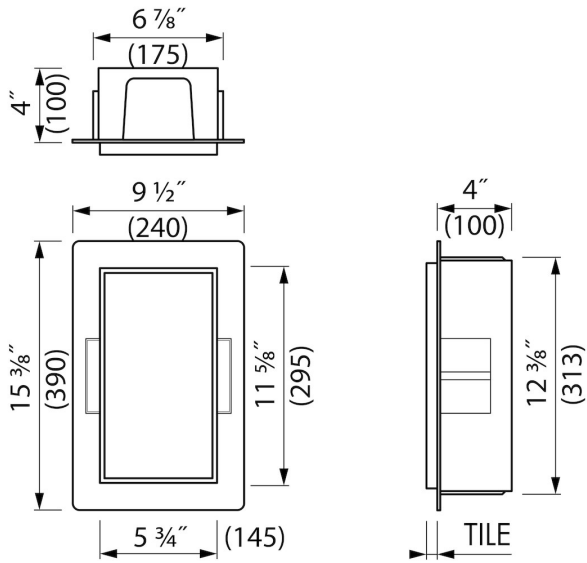

TECHNICAL DRAWINGS

Manufacturer

Easy Sanitary Solutions
Nijverheidsstraat 60 | 7575 BK Oldenzaal | The Netherlands
T. +31 (0)541 200 800 | F. +31 (0)541 200 899
info@esspost.com | www.easydrain.com

Contact

Easy Sanitary Solutions
Nijverheidsstraat 60 | 7575 BK Oldenzaal | The Netherlands
T. +31 (0)541 200 800 | F. +31 (0)541 200 899
sales@esspost.com | www.easydrain.com