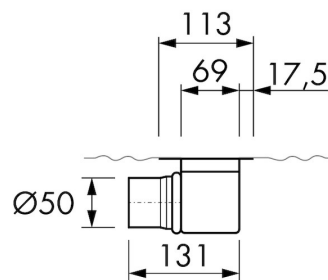

DESIGN

Grate finish	Brushed stainless steel
Grate pattern	Zero / Closed
Grate width (mm)	46
Grate tile insert (mm)	N.A.
Adjustable grate	No
Frame type	TAF (Tile Adjustable Frame)
TAF Frame material	Stainless steel (304)
Design frame finish	Chrome-plated stainless steel
Frame width (mm)	81
Wheelchair accessible	Yes
Extension set available	No

ARTICLE CODE

800 mm	MTAFDZ3PZM 800 / EDM1 800-50		
900 mm	MTAFDZ3PZM 900 / EDM1 900-50		
1000 mm	MTAFDZ3PZM 1000 / EDM1 1000-50		
1200 mm	MTAFDZ3PZM 1200 / EDM1 1200-50		

TECHNICAL DRAWINGS

Manufacturer
 Easy Sanitary Solutions
 Nijverheidsstraat 60 | 7575 BK Oldenzaal | The Netherlands
 T. +31 (0)541 200 800 | F. +31 (0)541 200 899
 info@esspost.com | www.easydrain.com