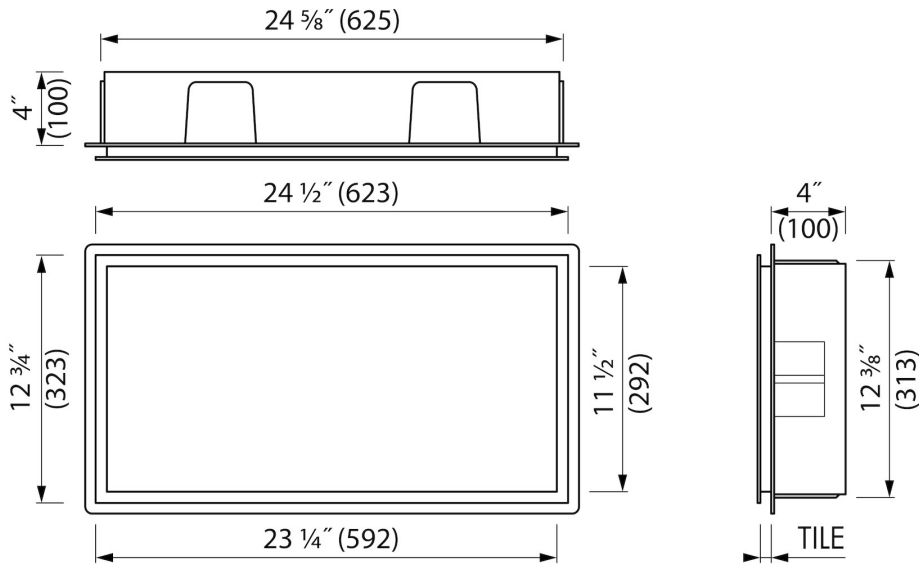

TECHNICAL DRAWINGS

ENERGY

Easy Sanitary Solutions BV
Container with LED

A

1 kWh/1000h

2019/2015

Manufacturer

Easy Sanitary Solutions
Nijverheidsstraat 60 | 7575 BK Oldenzaal | The Netherlands
T. +31 (0)541 200 800 | F. +31 (0)541 200 899
info@esspost.com | www.easydrain.com

Contact

Easy Sanitary Solutions
Nijverheidsstraat 60 | 7575 BK Oldenzaal | The Netherlands
T. +31 (0)541 200 800 | F. +31 (0)541 200 899
sales@esspost.com | www.easydrain.com