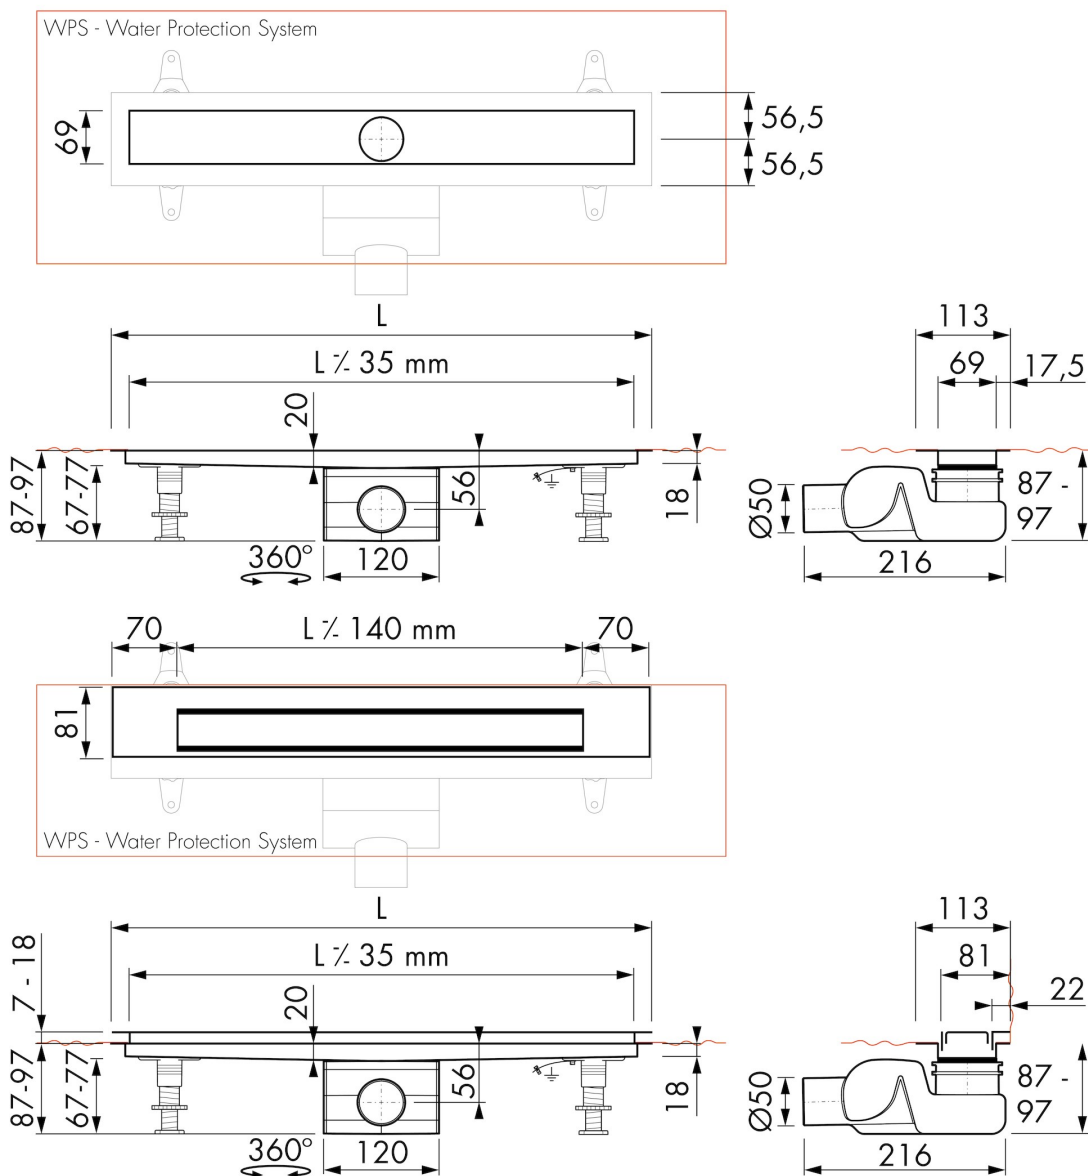

FEATURES

- Drainage capacity - according to EN 1253
- Siphon - Easy to clean
- Supplied as - Complete set
- Tile Adjustable Frame - Height adjustable 7 - 18 mm
- Water Protection System - 10-year warranty
- Available lengths - 800 - 1200 mm

DRAINAGE

Max. drainage capacity entrance (l/min)	33
Max. drainage capacity wall (l/min)	41
Max. drainage capacity (l/min)	41

BUILT-IN SET

Pre-assembled sealing membrane	Included
Siphon features	Cleanable, Pivotal & adjustable, Height adjustable
Water seal height (mm)	50
Outlet	Horizontal (Vertical outlet optional)
Material siphon	Polypropylene (PP)

DESIGN

Grate finish	Brushed stainless steel
Grate pattern	Zero / Closed
Grate width (mm)	46
Grate tile insert (mm)	N.A.
Adjustable grate	No
Frame type	TAF (Tile Adjustable Frame)
TAF Frame material	Stainless steel (304)
Design frame finish	Chrome-plated stainless steel
Frame width (mm)	81
Wheelchair accessible	Yes
Extension set available	No

ARTICLE CODE

800 mm	MTAFDZ3PZM 800 / EDM2 800-50		
900 mm	MTAFDZ3PZM 900 / EDM2 900-50		
1000 mm	MTAFDZ3PZM 1000 / EDM2 1000-50		
1200 mm	MTAFDZ3PZM 1200 / EDM2 1200-50		

TECHNICAL DRAWINGS

Manufacturer

Easy Sanitary Solutions
 Nijverheidsstraat 60 | 7575 BK Oldenzaal | The Netherlands
 T. +31 (0)541 200 800 | F. +31 (0)541 200 899
 info@esspost.com | www.easydrain.com