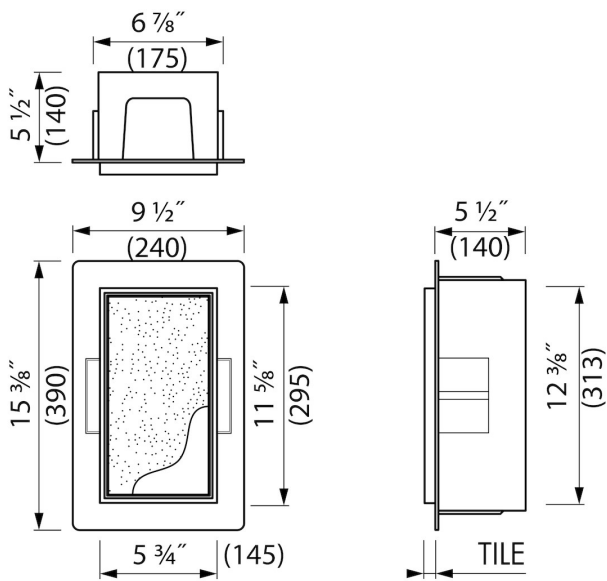

TECHNICAL DRAWINGS

Manufacturer

Easy Sanitary Solutions
Nijverheidsstraat 60 | 7575 BK Oldenzaal | The Netherlands
T. +31 (0)541 200 800 | F. +31 (0)541 200 899
info@esspost.com | www.easydrain.com

Contact

Easy Sanitary Solutions
Nijverheidsstraat 60 | 7575 BK Oldenzaal | The Netherlands
T. +31 (0)541 200 800 | F. +31 (0)541 200 899
sales@esspost.com | www.easydrain.com