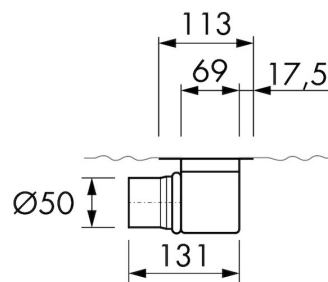

DESIGN

Grate finish	Brushed stainless steel
Grate pattern	Zero / Closed
Grate width (mm)	46
Grate tile insert (mm)	N.A.
Adjustable grate	No
Frame type	TAF (Tile Adjustable Frame)
TAF Frame material	Stainless steel (304)
Design frame finish	Chrome-plated stainless steel
Frame width (mm)	62
Wheelchair accessible	Yes
Extension set available	No

ARTICLE CODE

800 mm	MTAFDZ2PZM 800 / EDM1 800-50		
900 mm	MTAFDZ2PZM 900 / EDM1 900-50		
1000 mm	MTAFDZ2PZM 1000 / EDM1 1000-50		
1200 mm	MTAFDZ2PZM 1200 / EDM1 1200-50		

TECHNICAL DRAWINGS

Manufacturer

Easy Sanitary Solutions
 Nijverheidsstraat 60 | 7575 BK Oldenzaal | The Netherlands
 T. +31 (0)541 200 800 | F. +31 (0)541 200 899
 info@esspost.com | www.easydrain.com