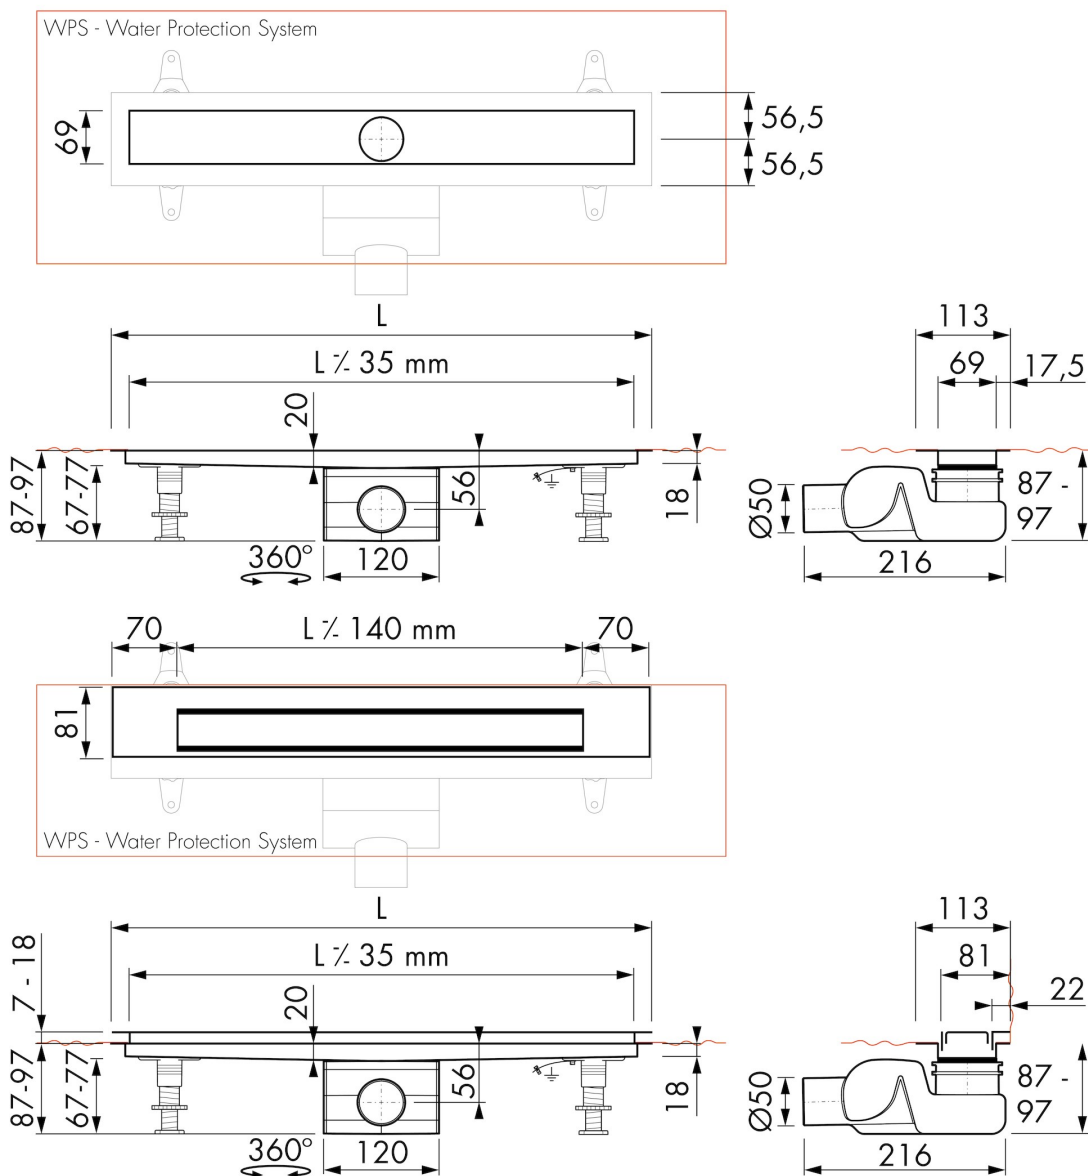

FEATURES

- Drainage capacity - according to EN 1253
- Siphon - Easy to clean
- Supplied as - Complete set
- Tile Adjustable Frame - Height adjustable 7 - 18 mm
- Water Protection System - 10-year warranty
- Available lengths - 800 - 1200 mm

DRAINAGE

Max. drainage capacity entrance (l/min)	33
Max. drainage capacity wall (l/min)	41
Max. drainage capacity (l/min)	41

BUILT-IN SET

Pre-assembled sealing membrane	Included
Siphon features	Cleanable, Pivotal & adjustable, Height adjustable
Water seal height (mm)	50
Outlet	Horizontal (Vertical outlet optional)
Material siphon	Polypropylene (PP)

DESIGN

Grate finish	Tile
Grate pattern	Zero / Closed
Grate width (mm)	46
Grate tile insert (mm)	12
Adjustable grate	No
Frame type	TAF (Tile Adjustable Frame)
TAF Frame material	Stainless steel (304)
Design frame finish	Chrome-plated stainless steel
Frame width (mm)	81
Wheelchair accessible	Yes
Extension set available	No

ARTICLE CODE

800 mm	MTAFDZ3PT 800 / EDM2 800-50		
900 mm	MTAFDZ3PT 900 / EDM2 900-50		
1000 mm	MTAFDZ3PT 1000 / EDM2 1000-50		
1200 mm	MTAFDZ3PT 1200 / EDM2 1200-50		

TECHNICAL DRAWINGS

Manufacturer

Easy Sanitary Solutions
 Nijverheidsstraat 60 | 7575 BK Oldenzaal | The Netherlands
 T. +31 (0)541 200 800 | F. +31 (0)541 200 899
 info@esspost.com | www.easydrain.com