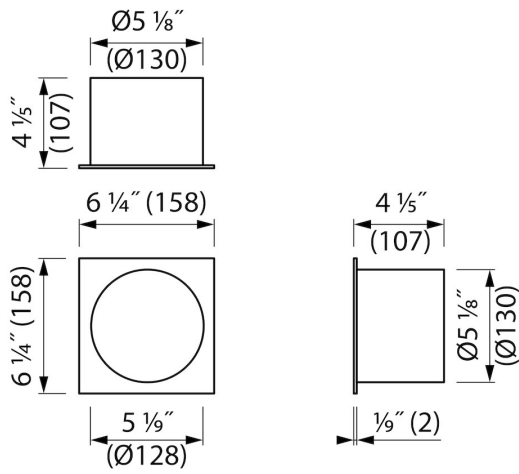

TECHNICAL DRAWINGS

Manufacturer

Easy Sanitary Solutions
Nijverheidsstraat 60 | 7575 BK Oldenzaal | The Netherlands
T. +31 (0)541 200 800 | F. +31 (0)541 200 899
info@esspost.com | www.easydrain.com

Contact

Easy Sanitary Solutions
Nijverheidsstraat 60 | 7575 BK Oldenzaal | The Netherlands
T. +31 (0)541 200 800 | F. +31 (0)541 200 899
sales@esspost.com | www.easydrain.com