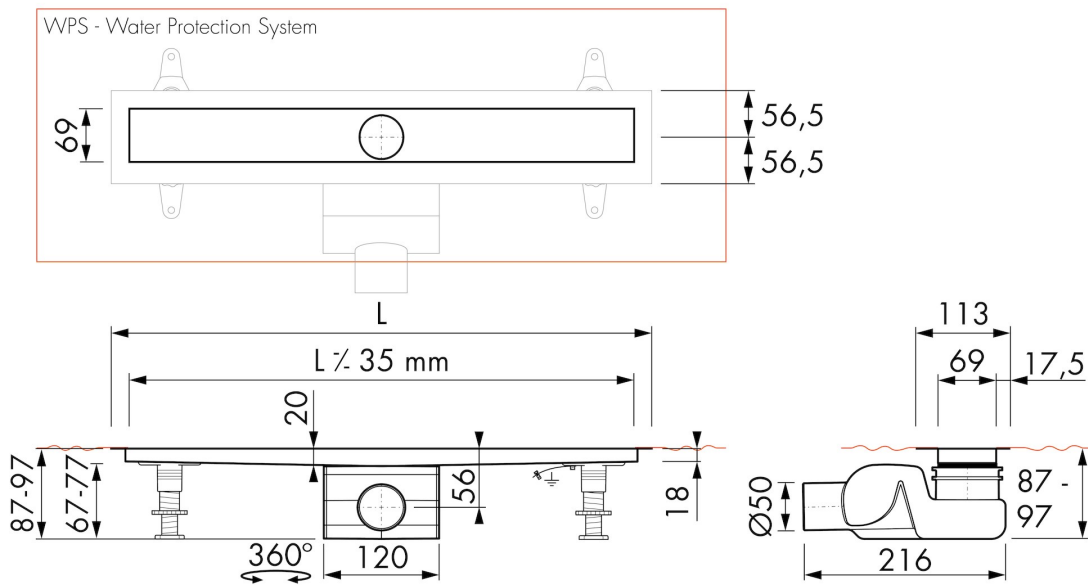

FEATURES

- Drainage capacity - according to EN 1253
- Siphon - Easy to clean
- Supplied as - Complete set
- Tile Adjustable Frame - Height adjustable 7 - 18 mm
- Water Protection System - 10-year warranty
- Available lengths - 800 - 1200 mm

ARTICLE CODE

800 mm	MTAFDZ3MGS 800 / EDM2 800-50		
900 mm	MTAFDZ3MGS 900 / EDM2 900-50		
1000 mm	MTAFDZ3MGS 1000 / EDM2 1000-50		
1200 mm	MTAFDZ3MGS 1200 / EDM2 1200-50		

TECHNICAL DRAWINGS

Manufacturer

Easy Sanitary Solutions
 Nijverheidsstraat 60 | 7575 BK Oldenzaal | The Netherlands
 T. +31 (0)541 200 800 | F. +31 (0)541 200 899
 info@esspost.com | www.easydrain.com