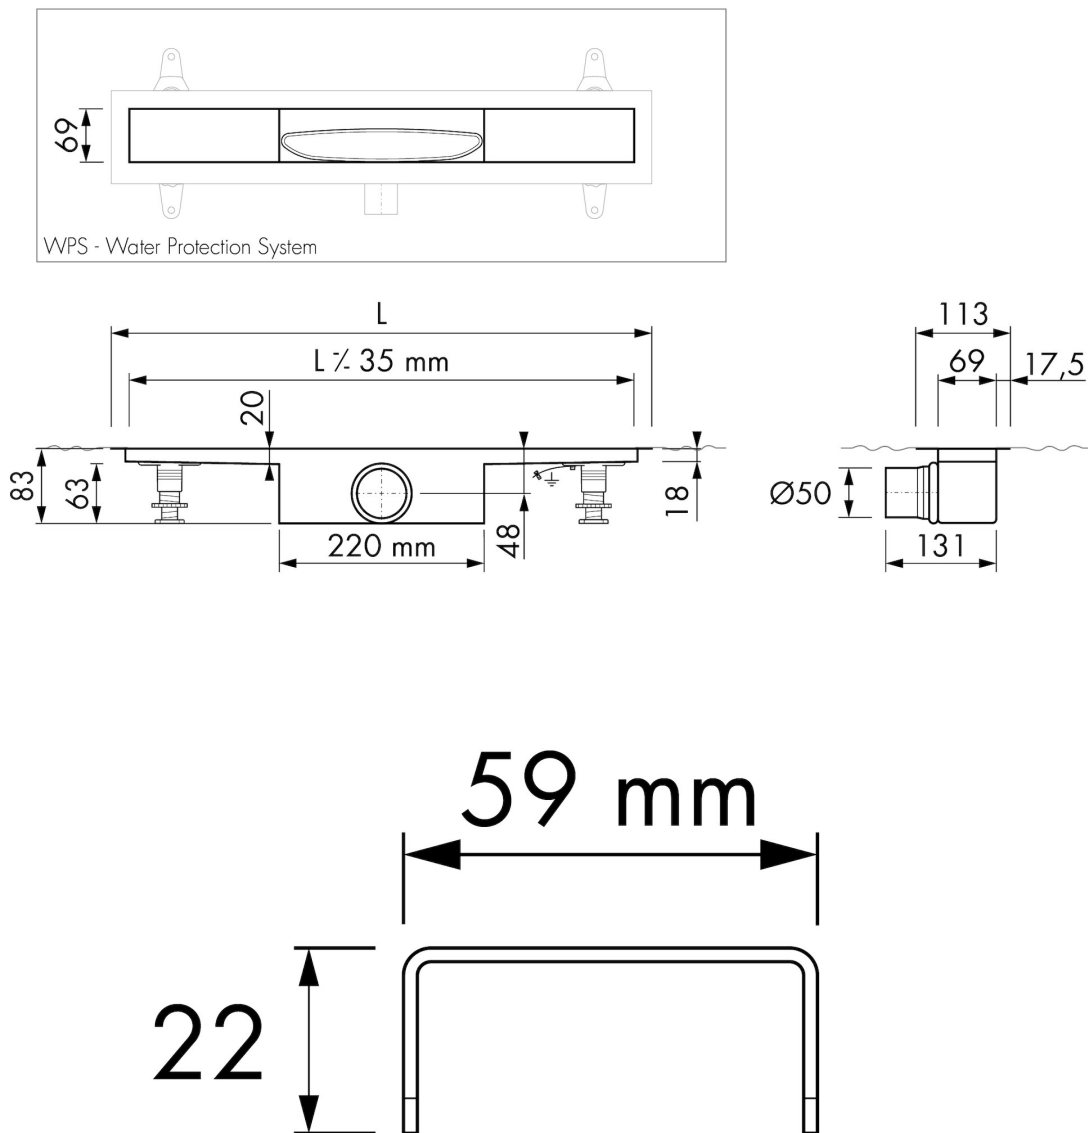

ARTICLE CODE

500 mm	MBC 500 / EDM1 500-50		
600 mm	MBC 600 / EDM1 600-50		
700 mm	MBC 700 / EDM1 700-50		
800 mm	MBC 800 / EDM1 800-50		
900 mm	MBC 900 / EDM1 900-50		
1000 mm	MBC 1000 / EDM1 1000-50		
1100 mm	MBC 1100 / EDM1 1100-50		
1200 mm	MBC 1200 / EDM1 1200-50		

TECHNICAL DRAWINGS

Manufacturer

Easy Sanitary Solutions
Nijverheidsstraat 60 | 7575 BK Oldenzaal | The Netherlands
T. +31 (0)541 200 800 | F. +31 (0)541 200 899
info@esspost.com | www.easydrain.com

Contact

Easy Sanitary Solutions
Nijverheidsstraat 60 | 7575 BK Oldenzaal | The Netherlands
T. +31 (0)541 200 800 | F. +31 (0)541 200 899
sales@esspost.com | www.easydrain.com