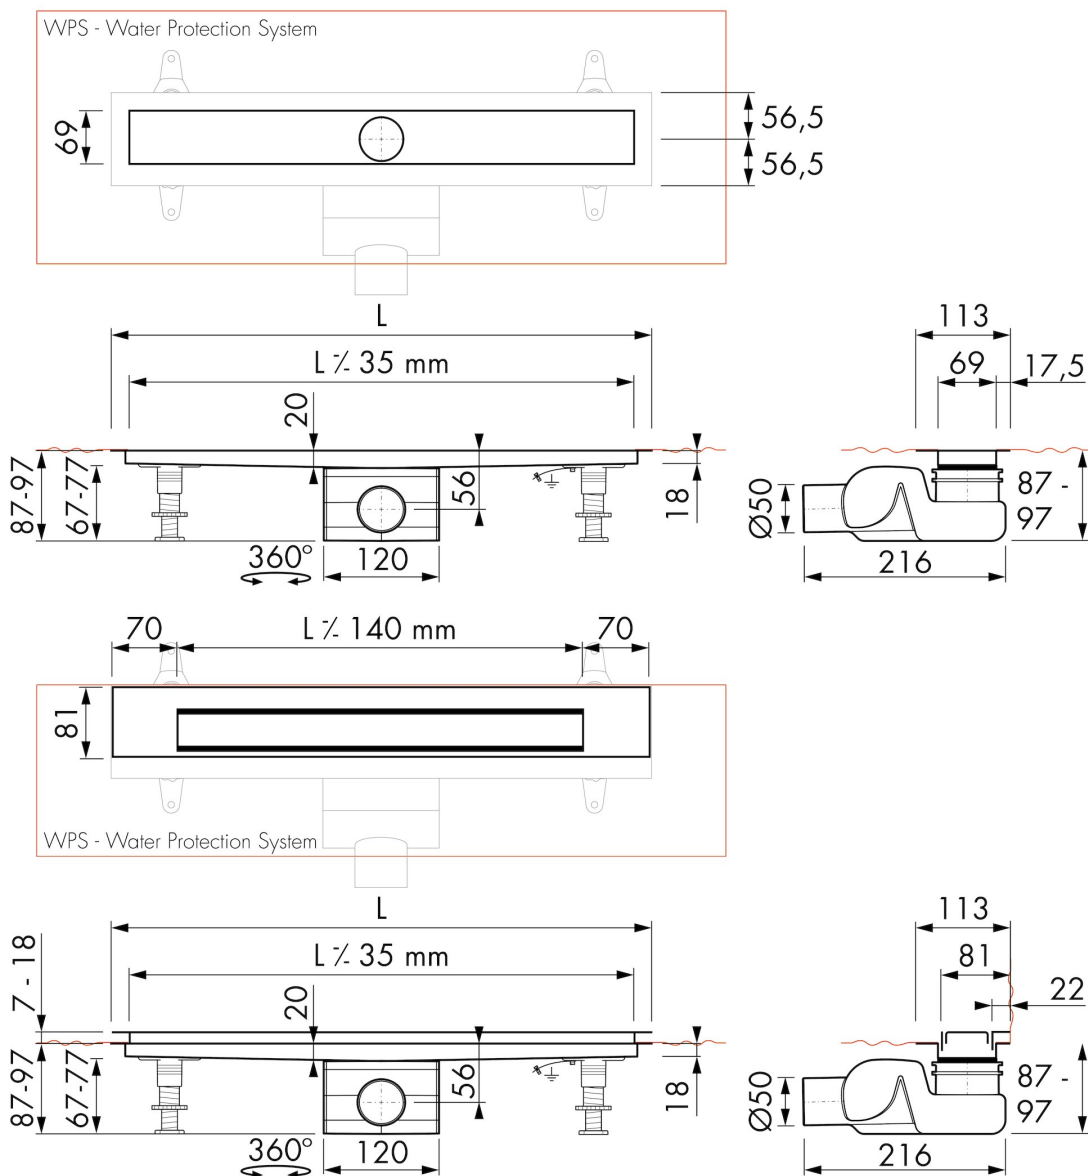

FEATURES

- Available lengths - 600 - 1200 mm
- Water Protection System - 10-year warranty
- Siphon - Easy to clean
- Drainage capacity - according to EN 1253
- Tile Adjustable Frame - Height adjustable 7 - 18 mm
- Supplied as - Complete set

DRAINAGE

Max. drainage capacity entrance (l/min)	33
Max. drainage capacity wall (l/min)	41
Max. drainage capacity (l/min)	41

BUILT-IN SET

Pre-assembled sealing membrane	Included
Siphon features	Cleanable, Pivotal & adjustable, Height adjustable
Water seal height (mm)	50
Outlet	Horizontal (Vertical outlet optional)
Material siphon	Polypropylene (PP)

DESIGN

Grate finish	Brushed stainless steel
Grate pattern	Zero / Closed
Grate width (mm)	46
Grate tile insert (mm)	N.A.
Adjustable grate	No
Frame type	TAF (Tile Adjustable Frame)
TAF Frame material	Stainless steel (304)
Design frame finish	Brushed stainless steel
Frame width (mm)	81
Wheelchair accessible	Yes
Extension set available	No

ARTICLE CODE

800 mm	MTAFDZ3MZM 800 / EDM2 800-50		
900 mm	MTAFDZ3MZM 900 / EDM2 900-50		
1000 mm	MTAFDZ3MZM 1000 / EDM2 1000-50		
1200 mm	MTAFDZ3MZM 1200 / EDM2 1200-50		

TECHNICAL DRAWINGS

Manufacturer

Easy Sanitary Solutions
 Nijverheidsstraat 60 | 7575 BK Oldenzaal | The Netherlands
 T. +31 (0)541 200 800 | F. +31 (0)541 200 899
 info@esspost.com | www.easydrain.com