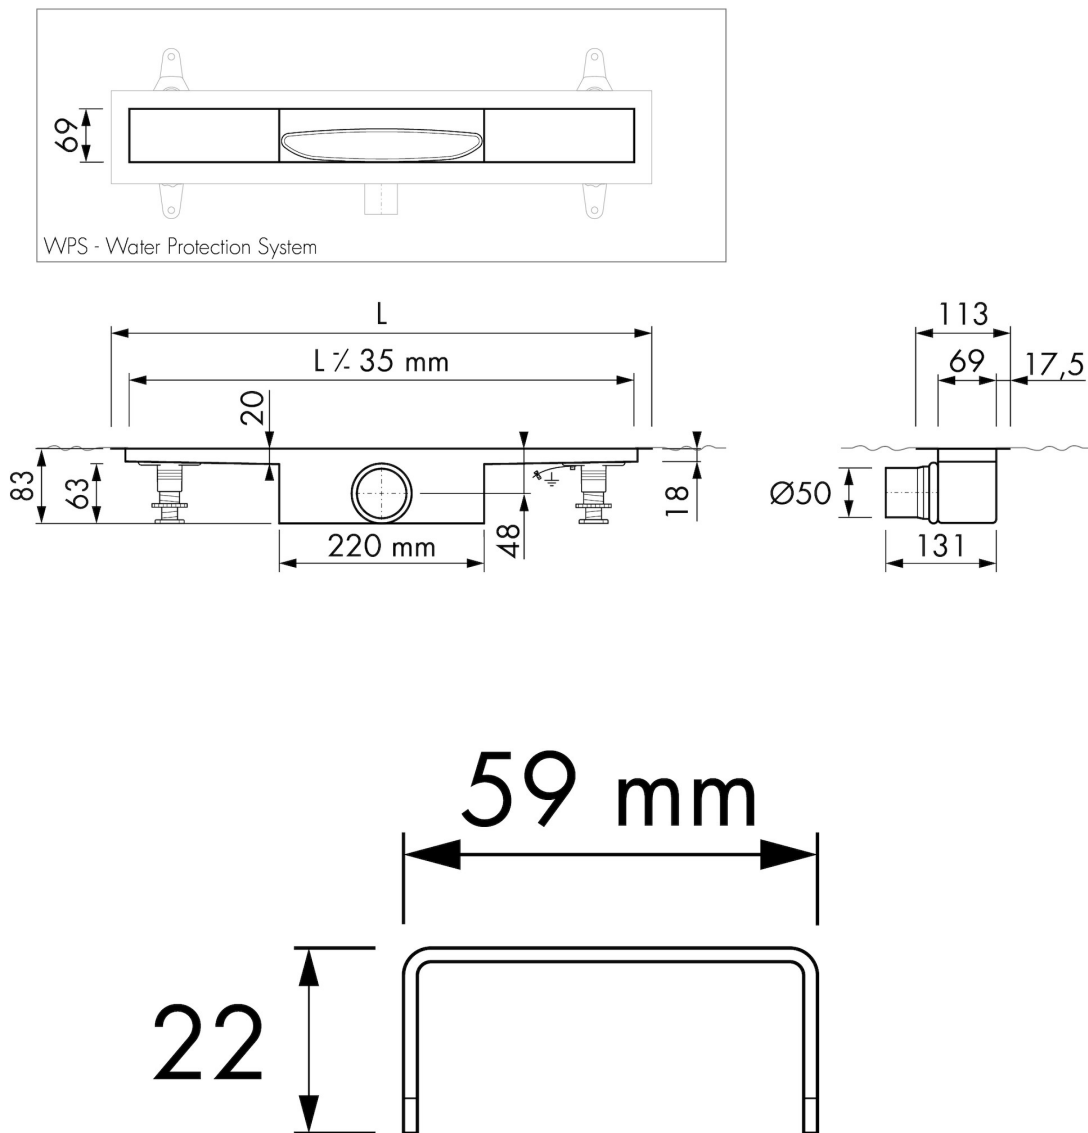

ARTICLE CODE

500 mm	MBZM 500 / EDM1 500-50		
600 mm	MBZM 600 / EDM1 600-50		
700 mm	MBZM 700 / EDM1 700-50		
800 mm	MBZM 800 / EDM1 800-50		
900 mm	MBZM 900 / EDM1 900-50		
1000 mm	MBZM 1000 / EDM1 1000-50		
1100 mm	MBZM 1100 / EDM1 1100-50		
1200 mm	MBZM 1200 / EDM1 1200-50		

TECHNICAL DRAWINGS

Manufacturer

Easy Sanitary Solutions
Nijverheidsstraat 60 | 7575 BK Oldenzaal | The Netherlands
T. +31 (0)541 200 800 | F. +31 (0)541 200 899
info@esspost.com | www.easydrain.com

Contact

Easy Sanitary Solutions
Nijverheidsstraat 60 | 7575 BK Oldenzaal | The Netherlands
T. +31 (0)541 200 800 | F. +31 (0)541 200 899
sales@esspost.com | www.easydrain.com