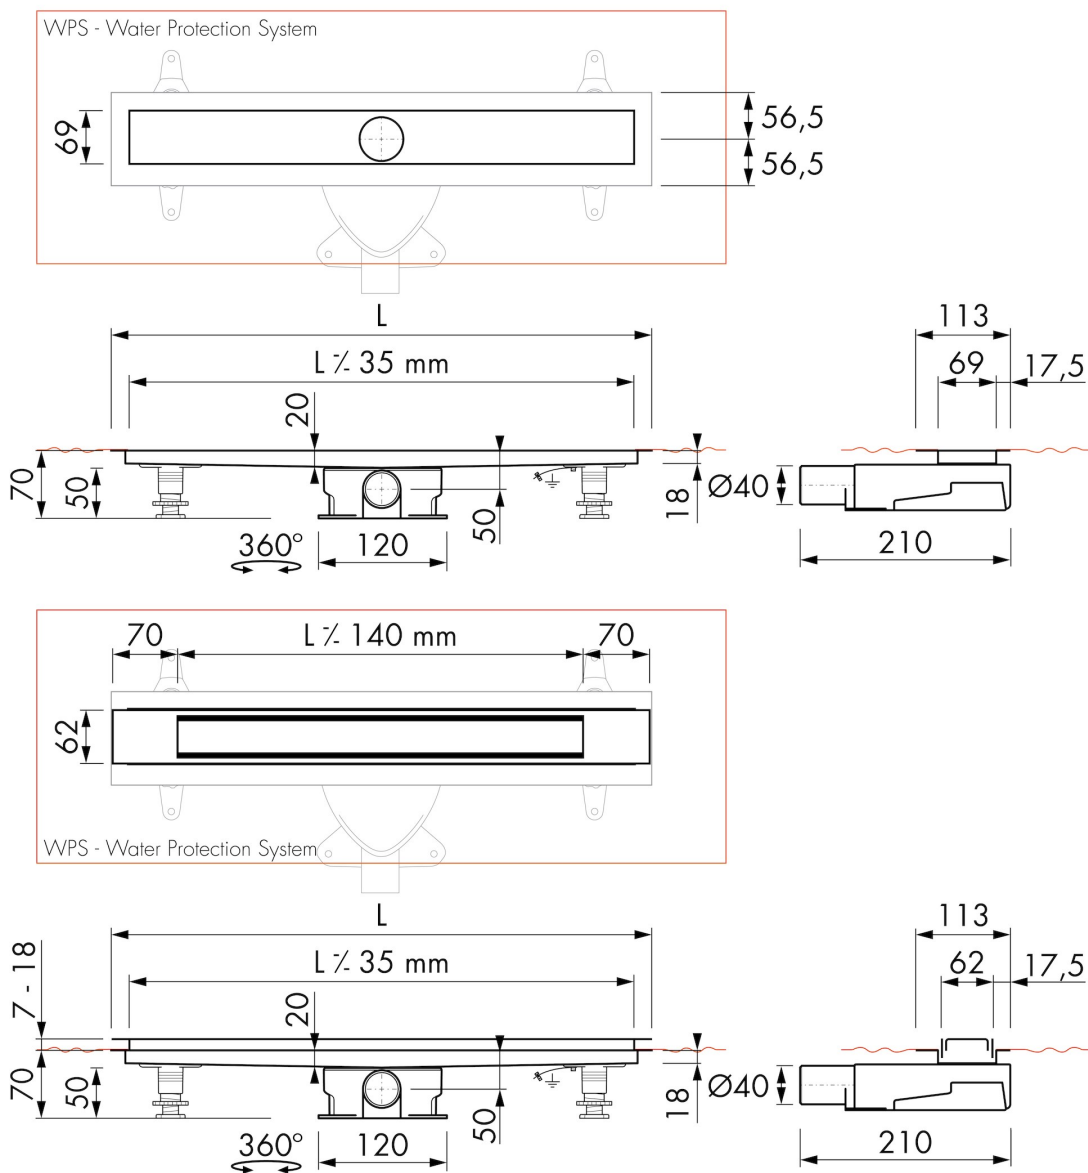

## DESIGN

Grate finish	Chrome-plated stainless steel
Grate pattern	Zero / Closed
Grate width (mm)	46
Grate tile insert (mm)	N.A.
Adjustable grate	No
Frame type	TAF (Tile Adjustable Frame)
TAF Frame material	Stainless steel (304)
Design frame finish	Chrome-plated stainless steel
Frame width (mm)	62
Wheelchair accessible	Yes
Extension set available	No

## ARTICLE CODE

800 mm	MTAFDZ2PZP 800 / EDM2 800-35		
900 mm	MTAFDZ2PZP 900 / EDM2 900-35		
1000 mm	MTAFDZ2PZP 1000 / EDM2 1000-35		
1200 mm	MTAFDZ2PZP 1200 / EDM2 1200-35		

## TECHNICAL DRAWINGS