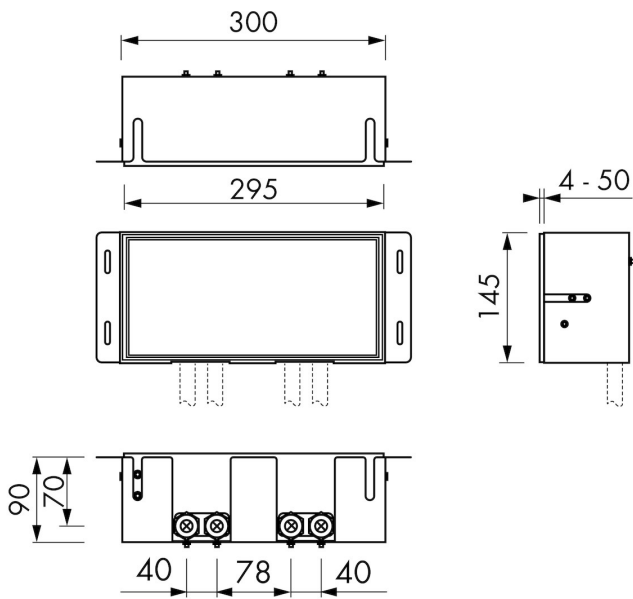

TECHNICAL DRAWINGS

Manufacturer

Easy Sanitary Solutions
Nijverheidsstraat 60 | 7575 BK Oldenzaal | The Netherlands
T. +31 (0)541 200 800 | F. +31 (0)541 200 899
info@esspost.com | www.easydrain.com

Contact

Easy Sanitary Solutions
Nijverheidsstraat 60 | 7575 BK Oldenzaal | The Netherlands
T. +31 (0)541 200 800 | F. +31 (0)541 200 899
sales@esspost.com | www.easydrain.com