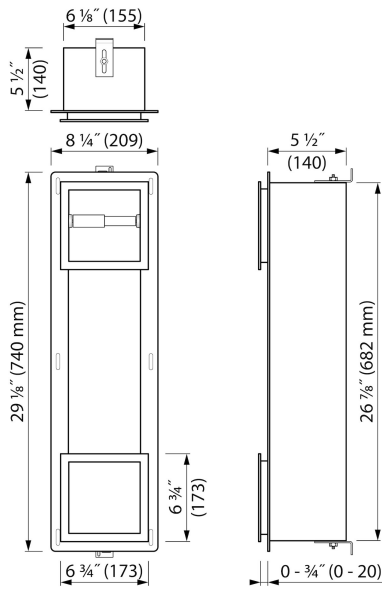

TECHNICAL DRAWINGS

Manufacturer

Easy Sanitary Solutions
Nijverheidsstraat 60 | 7575 BK Oldenzaal | The Netherlands
T. +31 (0)541 200 800 | F. +31 (0)541 200 899
info@esspost.com | www.easydrain.com

Contact

Easy Sanitary Solutions
Nijverheidsstraat 60 | 7575 BK Oldenzaal | The Netherlands
T. +31 (0)541 200 800 | F. +31 (0)541 200 899
sales@esspost.com | www.easydrain.com