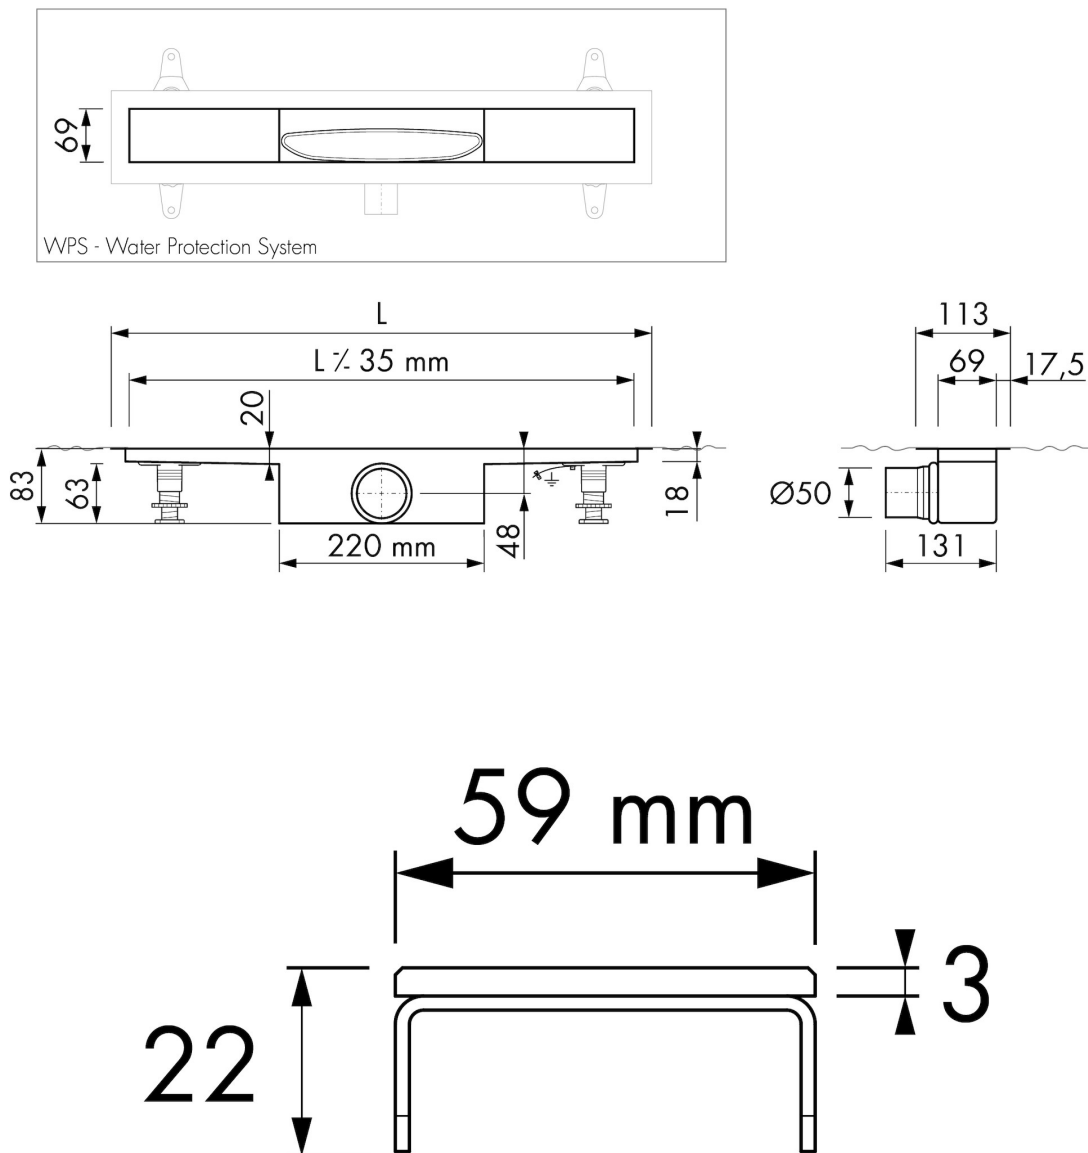

ARTICLE CODE

500 mm	MBGG 500 / EDM1 500-50		
600 mm	MBGG 600 / EDM1 600-50		
700 mm	MBGG 700 / EDM1 700-50		
800 mm	MBGG 800 / EDM1 800-50		
900 mm	MBGG 900 / EDM1 900-50		
1000 mm	MBGG 1000 / EDM1 1000-50		
1100 mm	MBGG 1100 / EDM1 1100-50		
1200 mm	MBGG 1200 / EDM1 1200-50		

TECHNICAL DRAWINGS

Manufacturer

Easy Sanitary Solutions
Nijverheidsstraat 60 | 7575 BK Oldenzaal | The Netherlands
T. +31 (0)541 200 800 | F. +31 (0)541 200 899
info@esspost.com | www.easydrain.com

Contact

Easy Sanitary Solutions
Nijverheidsstraat 60 | 7575 BK Oldenzaal | The Netherlands
T. +31 (0)541 200 800 | F. +31 (0)541 200 899
sales@esspost.com | www.easydrain.com