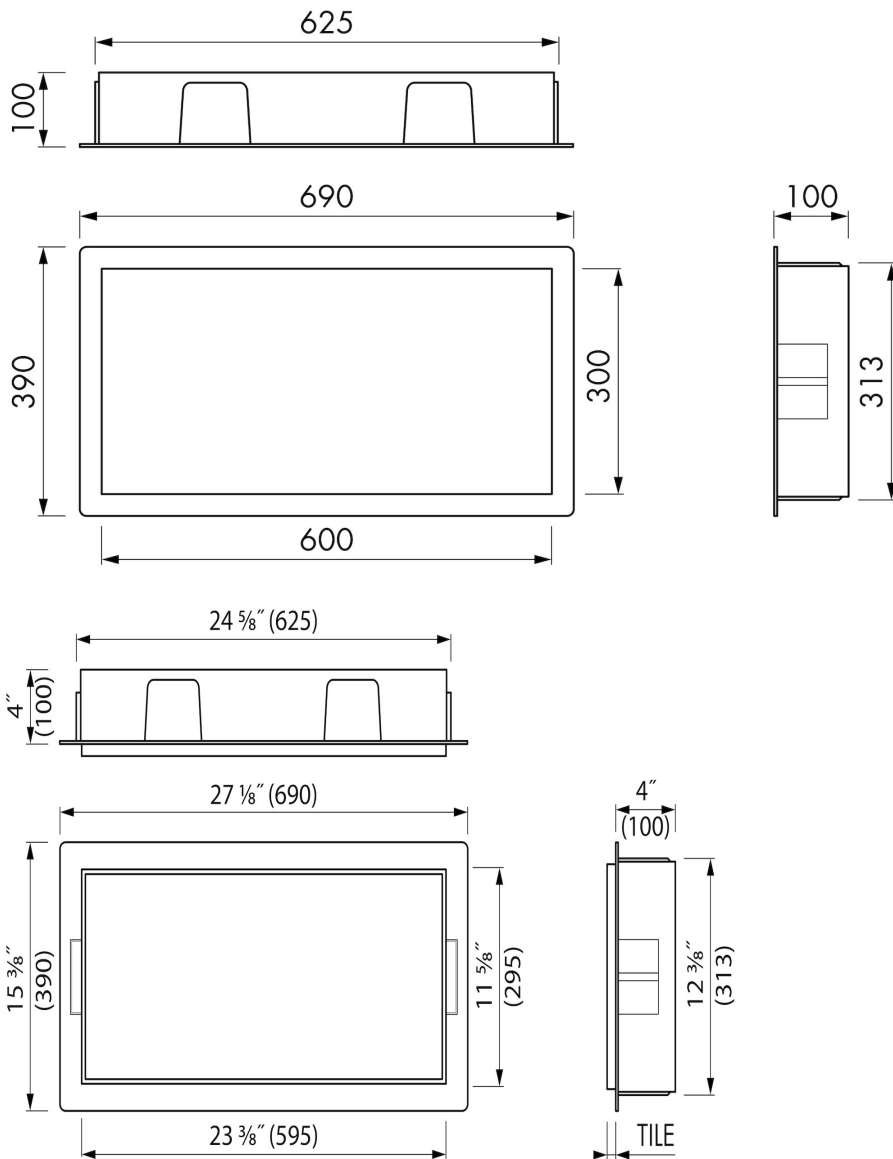

TECHNICAL DRAWINGS

Manufacturer

Easy Sanitary Solutions
Nijverheidsstraat 60 | 7575 BK Oldenzaal | The Netherlands
T. +31 (0)541 200 800 | F. +31 (0)541 200 899
info@esspost.com | www.easydrain.com

Contact

Easy Sanitary Solutions
Nijverheidsstraat 60 | 7575 BK Oldenzaal | The Netherlands
T. +31 (0)541 200 800 | F. +31 (0)541 200 899
sales@esspost.com | www.easydrain.com