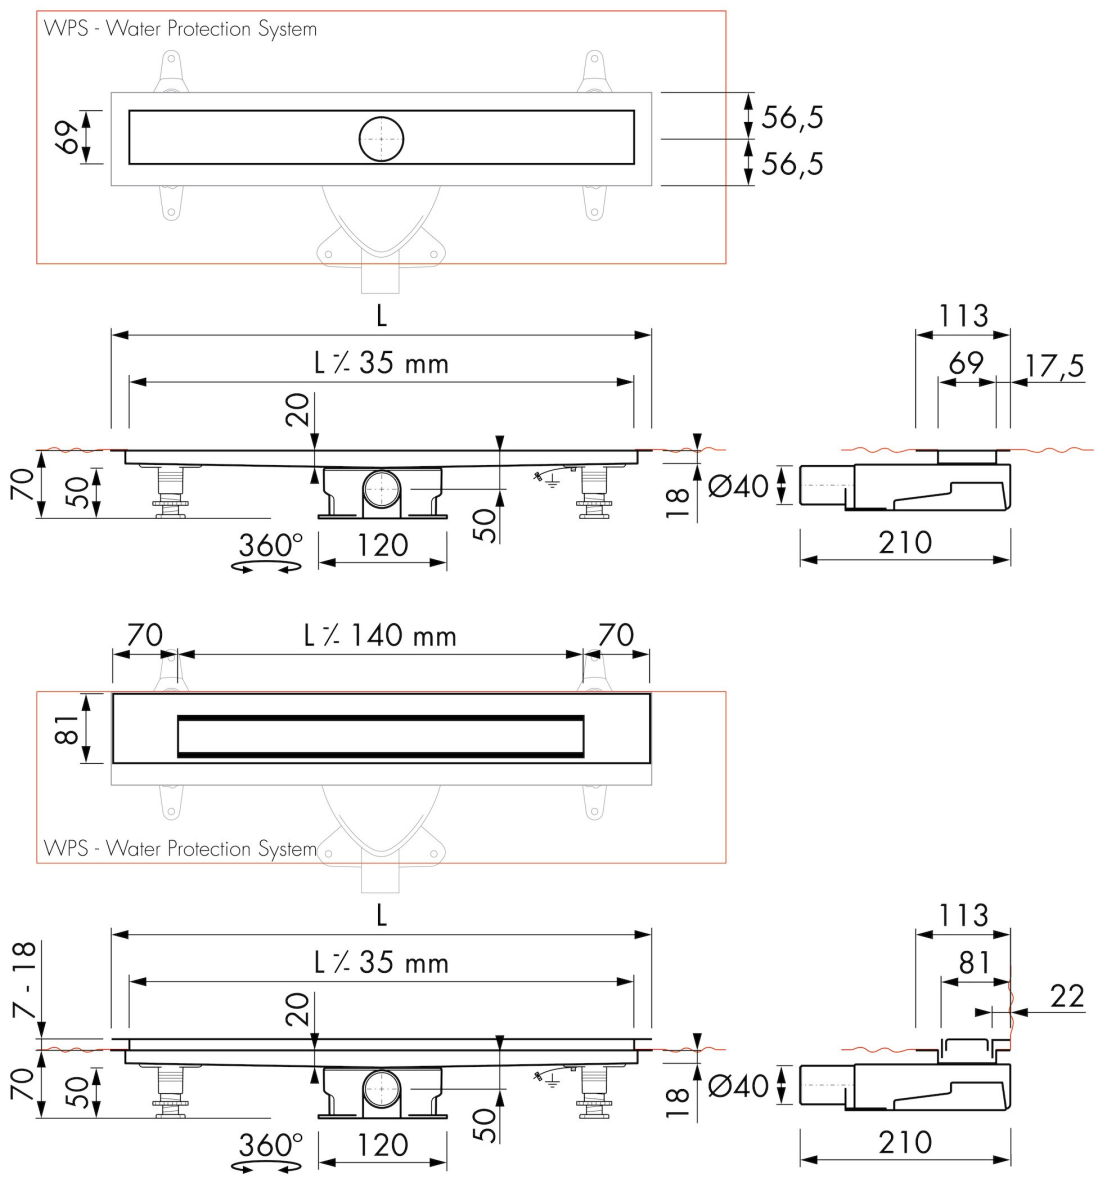

GENERAL

Serie	Modulo Design Z-3
Name	Modulo Design Z-3
Model	Rectangular shower drain
Length (mm)	800, 900, 1000, 1200
Product type	Complete
Application	New construction, Renovation
Certification	DIN 18534

DRAINAGE

Max. drainage capacity entrance (l/min)	28
Max. drainage capacity wall (l/min)	33
Max. drainage capacity (l/min)	33

BUILT-IN SET

Pre-assembled sealing membrane	Included
Siphon features	Cleanable, Pivotal & adjustable, Height adjustable
Water seal height (mm)	28
Outlet	Horizontal (Vertical outlet optional)
Material siphon	ABS

DESIGN

Grate finish	Chrome-plated stainless steel
Grate pattern	Zero / Closed
Grate width (mm)	46
Grate tile insert (mm)	N.A.
Adjustable grate	No
Frame type	TAF (Tile Adjustable Frame)
TAF Frame material	Stainless steel (304)
Design frame finish	Chrome-plated stainless steel
Frame width (mm)	81
Wheelchair accessible	Yes
Extension set available	No

ARTICLE CODE

800 mm	MTAFDZ3PZP 800 / EDM2 800-35		
900 mm	MTAFDZ3PZP 900 / EDM2 900-35		
1000 mm	MTAFDZ3PZP 1000 / EDM2 1000-35		
1200 mm	MTAFDZ3PZP 1200 / EDM2 1200-35		

TECHNICAL DRAWINGS

Manufacturer

Easy Sanitary Solutions
 Nijverheidsstraat 60 | 7575 BK Oldenzaal | The Netherlands
 T. +31 (0)541 200 800 | F. +31 (0)541 200 899
 info@esspost.com | www.easydrain.com