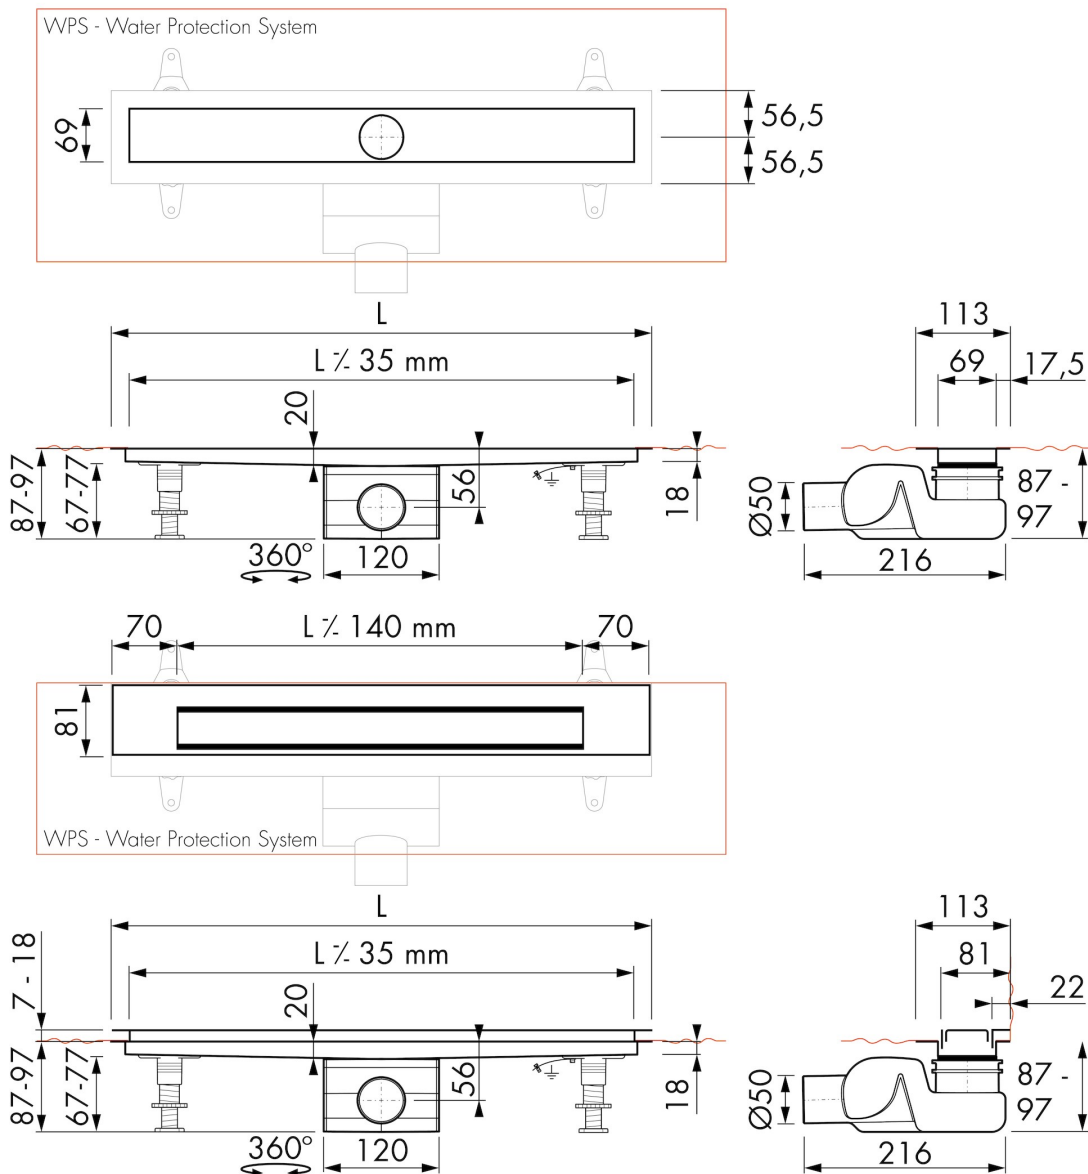

ARTICLE CODE

800 mm	MTAFDZ3MGG 800 / EDM2 800-50		
900 mm	MTAFDZ3MGG 900 / EDM2 900-50		
1000 mm	MTAFDZ3MGG 1000 / EDM2 1000-50		
1200 mm	MTAFDZ3MGG 1200 / EDM2 1200-50		

TECHNICAL DRAWINGS

Manufacturer

Easy Sanitary Solutions
Nijverheidsstraat 60 | 7575 BK Oldenzaal | The Netherlands
T. +31 (0)541 200 800 | F. +31 (0)541 200 899
info@esspost.com | www.easydrain.com

Contact

Easy Sanitary Solutions
Nijverheidsstraat 60 | 7575 BK Oldenzaal | The Netherlands
T. +31 (0)541 200 800 | F. +31 (0)541 200 899
sales@esspost.com | www.easydrain.com