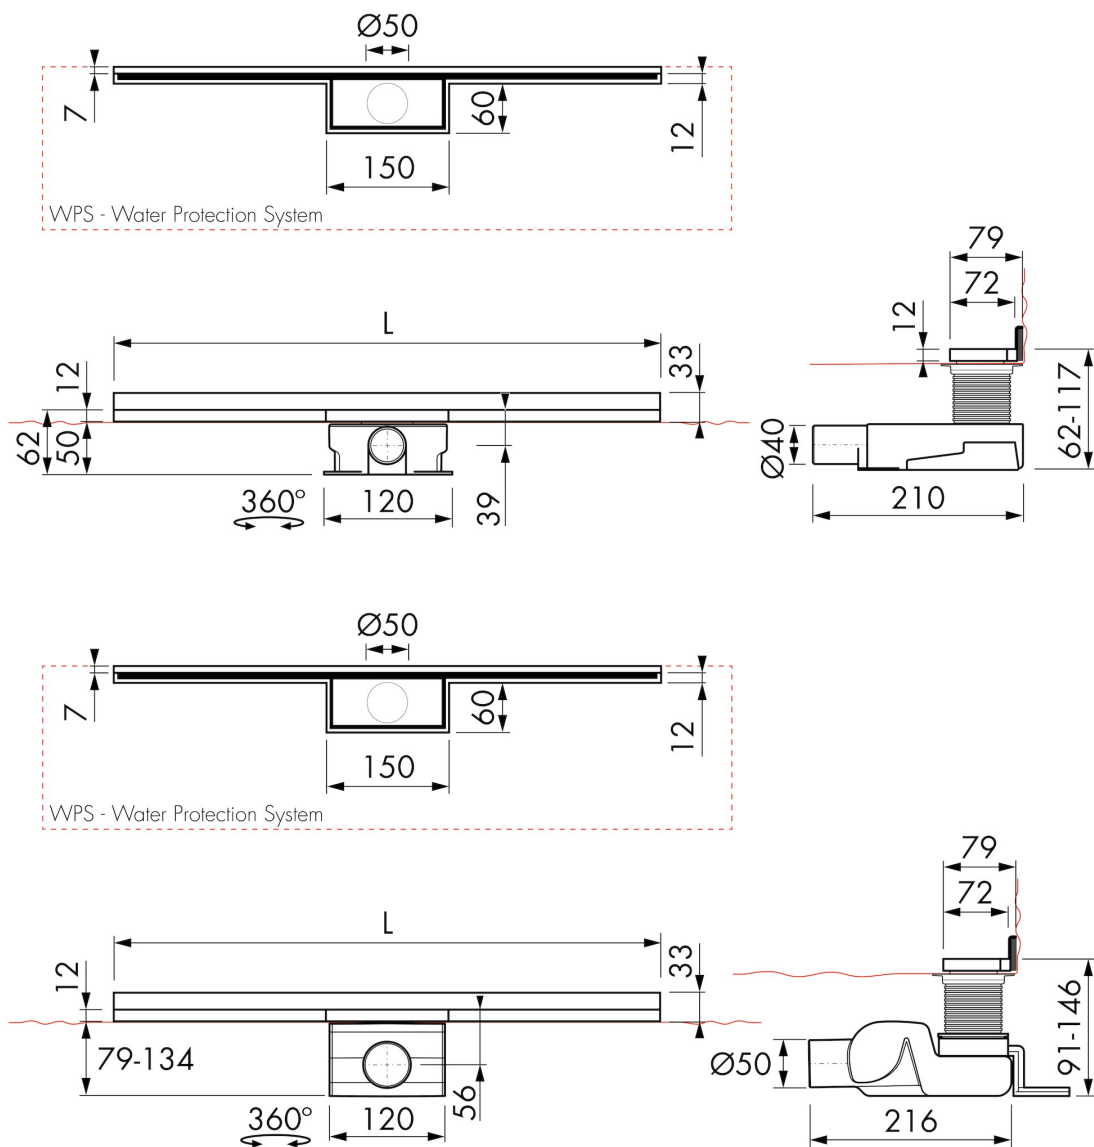

Easy Drain[®]
by ess

Lineal Total Wall

FEATURES

- Available lengths - 700 - 900 mm
- Water Protection System - 10-year warranty
- Certified - EN 1253
- Siphon - Easy to clean
- Supplied as - Complete set

Page 1 / 3

GENERAL

Serie	Waterstop
Name	Lineal Total Wall
Model	Rectangular shower drain
Length (mm)	700, 800, 900
Product type	Complete
Application	New construction, Renovation
Certification	EN 1253, ETAG-022, DIN 18534

ARTICLE CODE

700 mm	ED-WS-W-70-ES		
800 mm	ED-WS-W-80-ES		
900 mm	ED-WS-W-90-ES		

TECHNICAL DRAWINGS

Manufacturer

Easy Sanitary Solutions
 Nijverheidsstraat 60 | 7575 BK Oldenzaal | The Netherlands
 T. +31 (0)541 200 800 | F. +31 (0)541 200 899
 info@esspost.com | www.easydrain.com