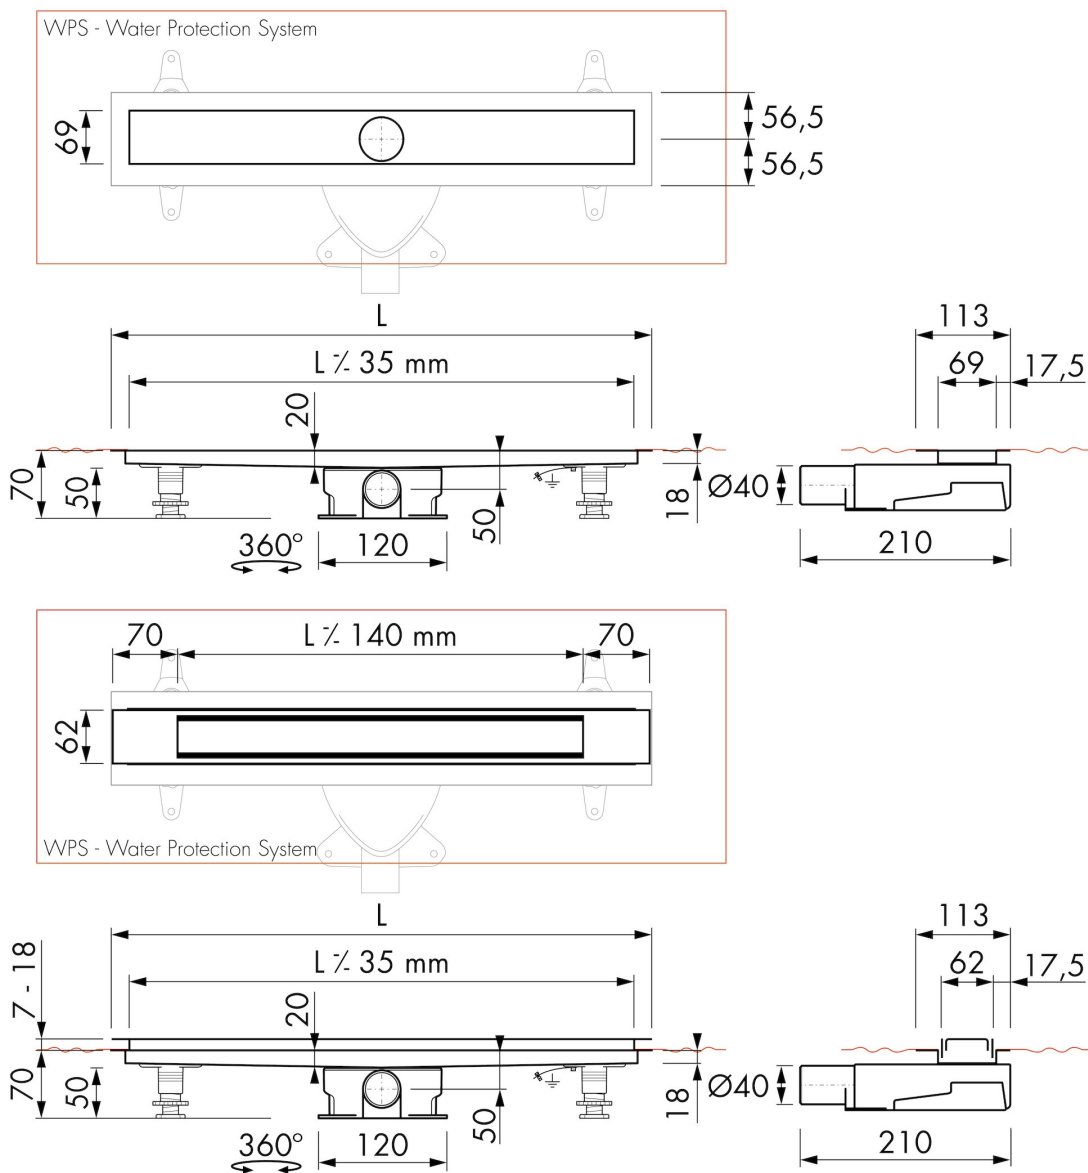

ARTICLE CODE

800 mm	MTAFDZ2MT 800 / EDM2 800-35		
900 mm	MTAFDZ2MT 900 / EDM2 900-35		
1000 mm	MTAFDZ2MT 1000 / EDM2 1000-35		
1200 mm	MTAFDZ2MT 1200 / EDM2 1200-35		

TECHNICAL DRAWINGS

Manufacturer

Easy Sanitary Solutions
Nijverheidsstraat 60 | 7575 BK Oldenzaal | The Netherlands
T. +31 (0)541 200 800 | F. +31 (0)541 200 899
info@esspost.com | www.easydrain.com

Contact

Easy Sanitary Solutions
Nijverheidsstraat 60 | 7575 BK Oldenzaal | The Netherlands
T. +31 (0)541 200 800 | F. +31 (0)541 200 899
sales@esspost.com | www.easydrain.com