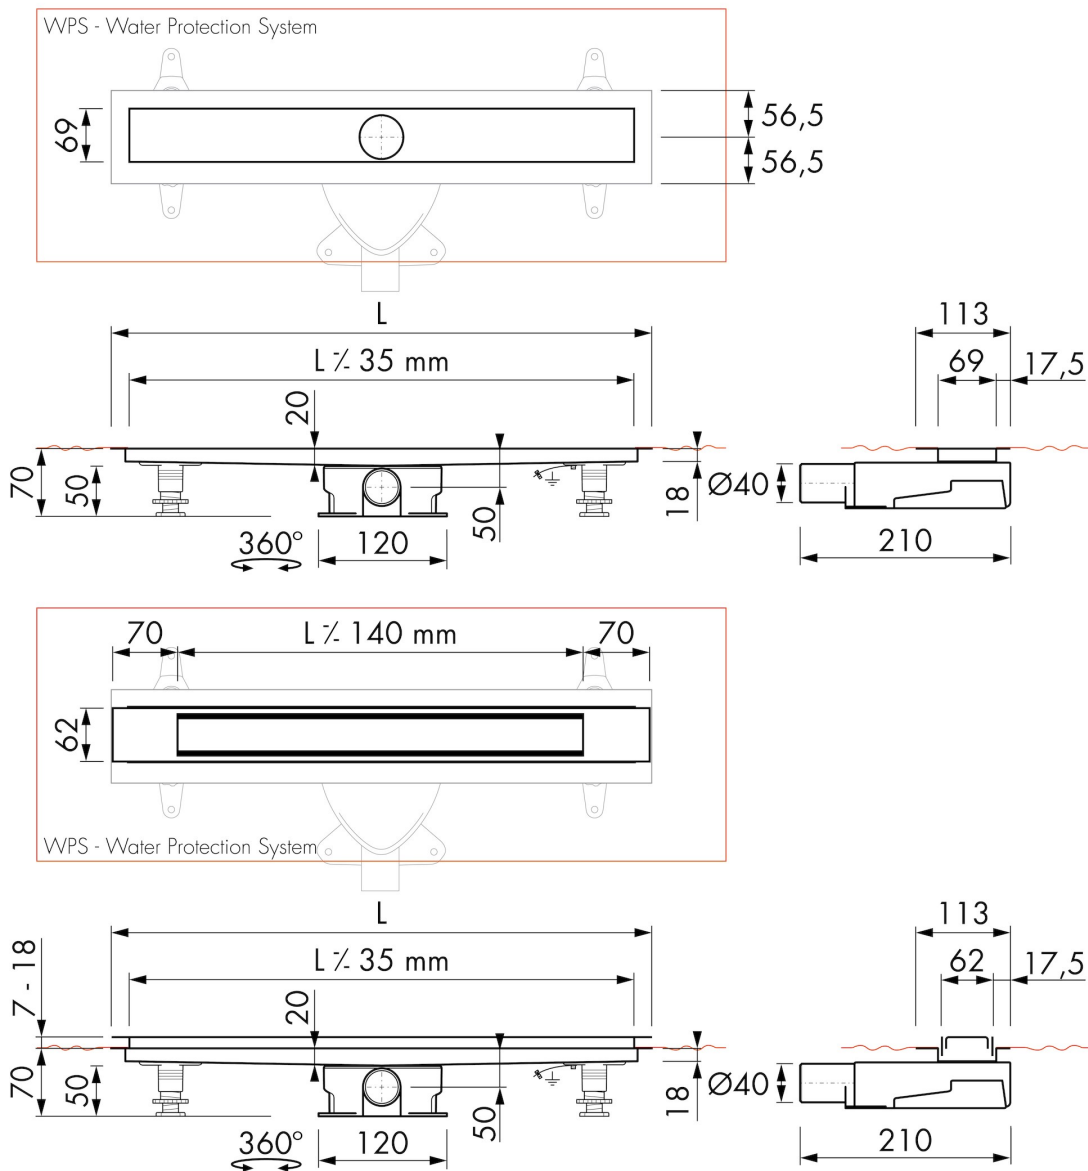

GENERAL

Serie	Modulo Design Z-2
Name	Modulo Design Z-2
Model	Rectangular shower drain
Length (mm)	800, 900, 1000, 1200
Product type	Complete
Application	New construction, Renovation
Certification	DIN 18534

DRAINAGE

Max. drainage capacity entrance (l/min)	28
Max. drainage capacity wall (l/min)	33
Max. drainage capacity (l/min)	33

BUILT-IN SET

Pre-assembled sealing membrane	Included
Siphon features	Cleanable, Pivotal & adjustable, Height adjustable
Water seal height (mm)	28
Outlet	Horizontal (Vertical outlet optional)
Material siphon	ABS

DESIGN

Grate finish	Green glass
Grate pattern	Zero / Closed
Grate width (mm)	46
Grate tile insert (mm)	N.A.
Adjustable grate	No
Frame type	TAF (Tile Adjustable Frame)
TAF Frame material	Stainless steel (304)
Design frame finish	Chrome-plated stainless steel
Frame width (mm)	62
Wheelchair accessible	No
Extension set available	No

ARTICLE CODE

800 mm	MTAFDZ2PGG 800 / EDM2 800-35		
900 mm	MTAFDZ2PGG 900 / EDM2 900-35		
1000 mm	MTAFDZ2PGG 1000 / EDM2 1000-35		
1200 mm	MTAFDZ2PGG 1200 / EDM2 1200-35		

TECHNICAL DRAWINGS

Manufacturer

Easy Sanitary Solutions
 Nijverheidsstraat 60 | 7575 BK Oldenzaal | The Netherlands
 T. +31 (0)541 200 800 | F. +31 (0)541 200 899
 info@esspost.com | www.easydrain.com